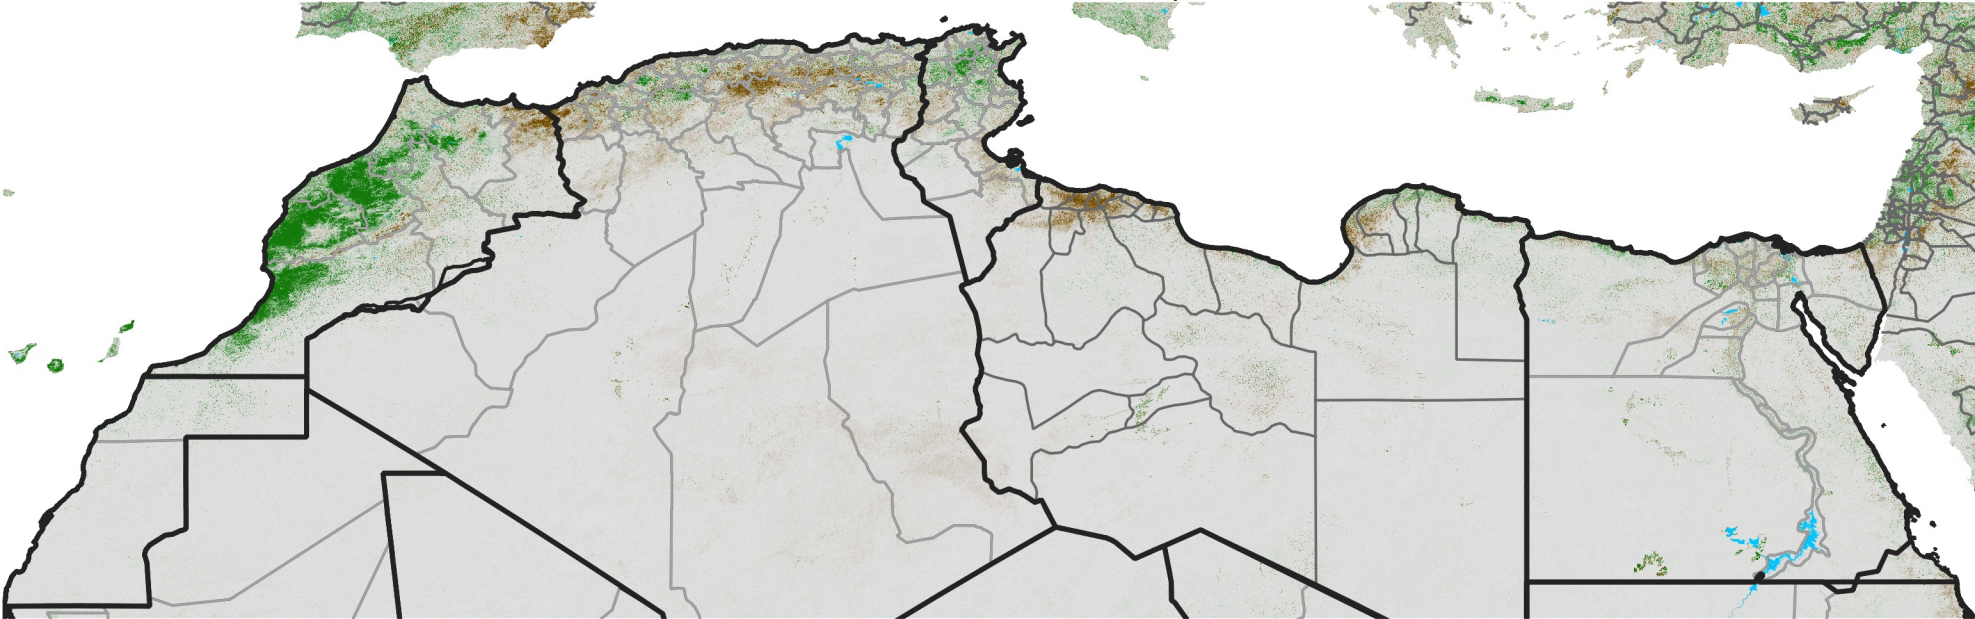

# North Africa NDVI Difference

2021 minus 2020

Period 13 / Feb 26 - Mar 05, 2021

## NDVI Difference

< -0.3   -0.2   -0.1   -0.05   0.05   0.1   0.2   >0.3

Negative

No Difference

Positive