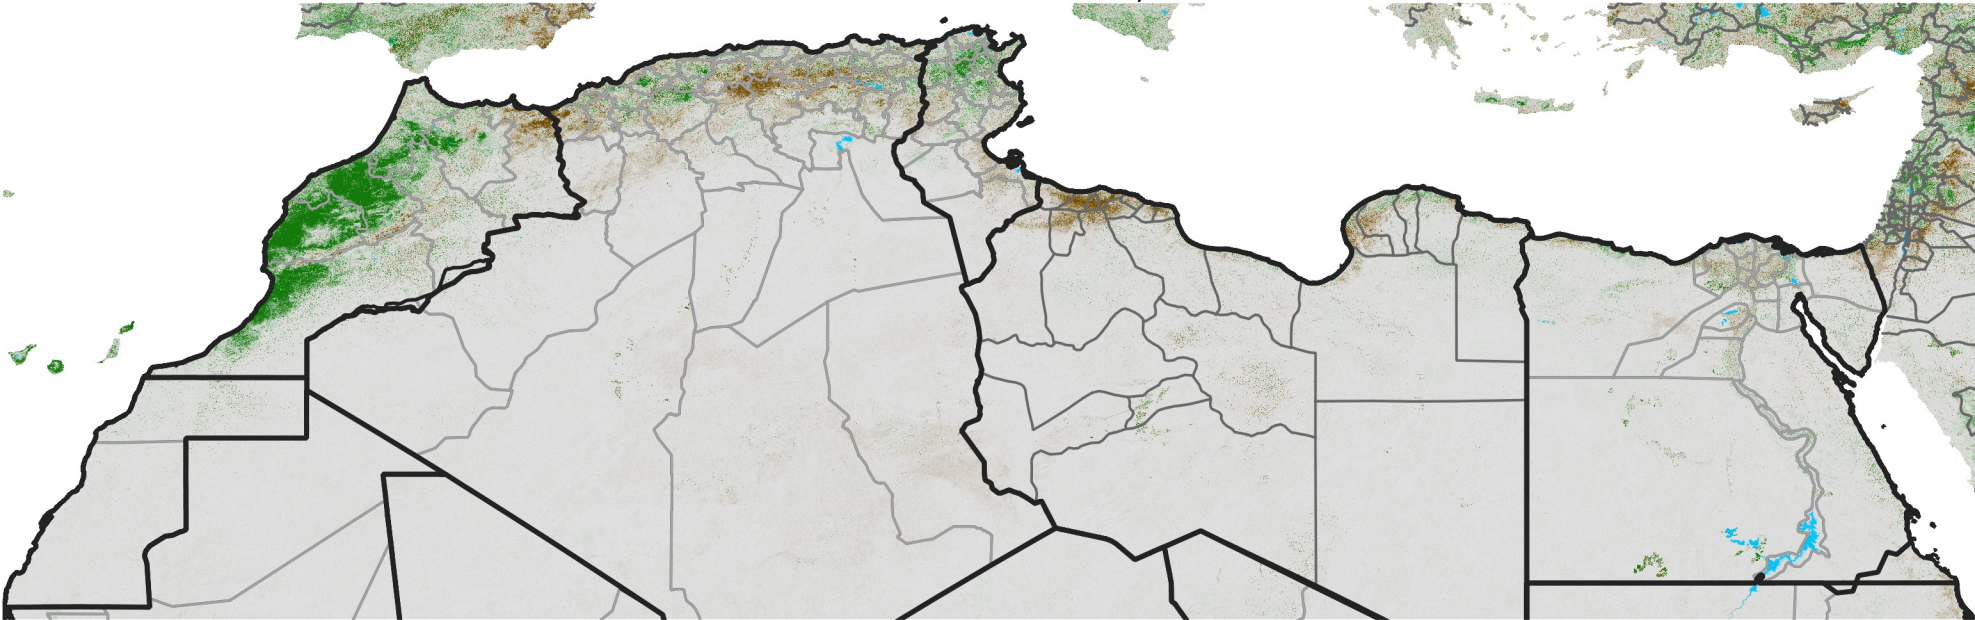

North Africa NDVI Difference

2021 minus 2020

Period 14 / Mar 01 - 10, 2021

NDVI Difference

< -0.3 -0.2 -0.1 -0.05 0.05 0.1 0.2 >0.3

Negative

No Difference

Positive