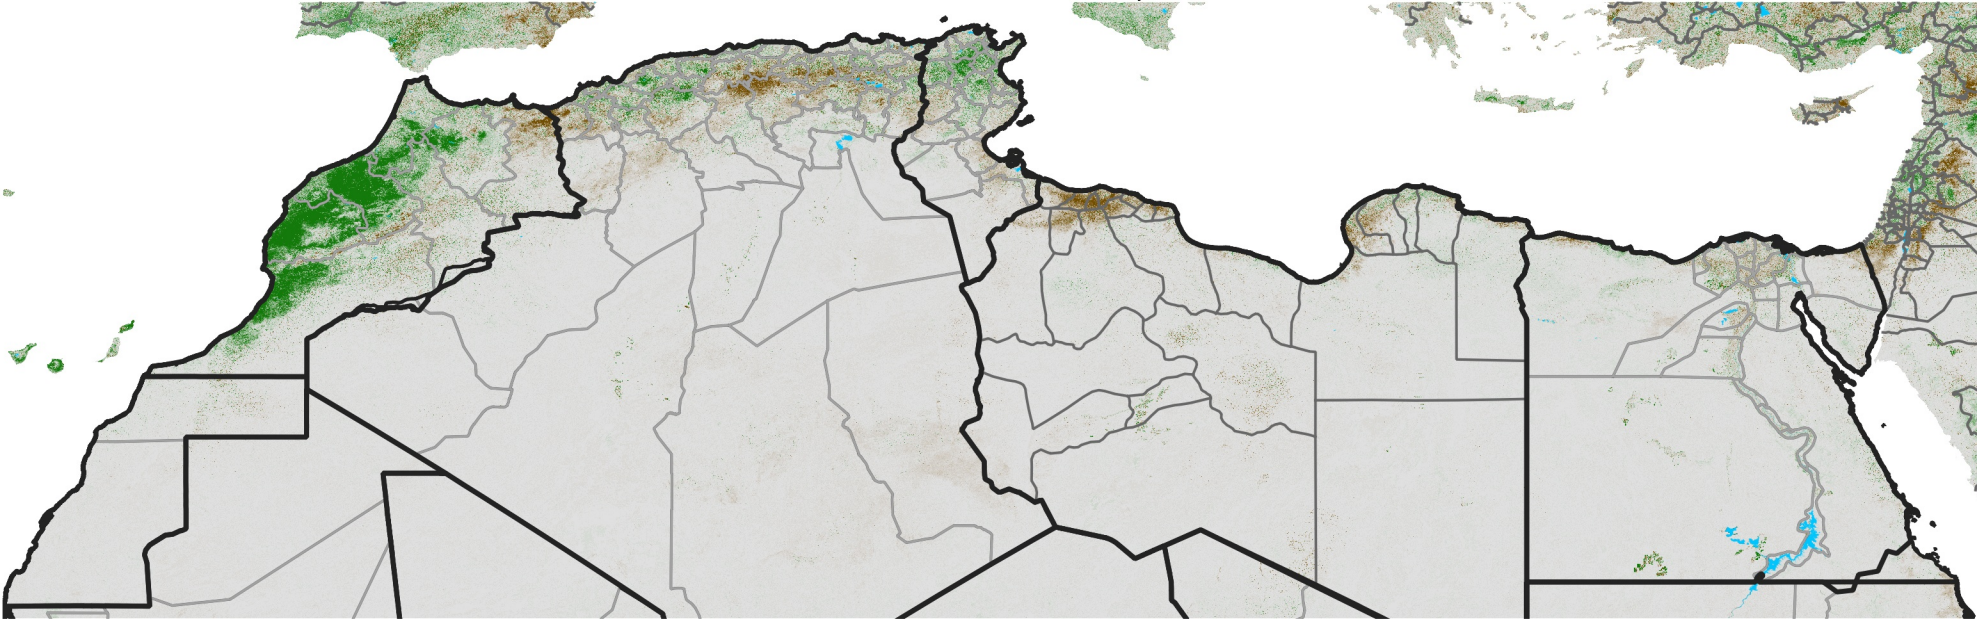

North Africa NDVI Difference

2021 minus 2020

Period 15 / Mar 06 - 15, 2021

NDVI Difference

< -0.3 -0.2 -0.1 -0.05 0.05 0.1 0.2 >0.3

Negative

No Difference

Positive