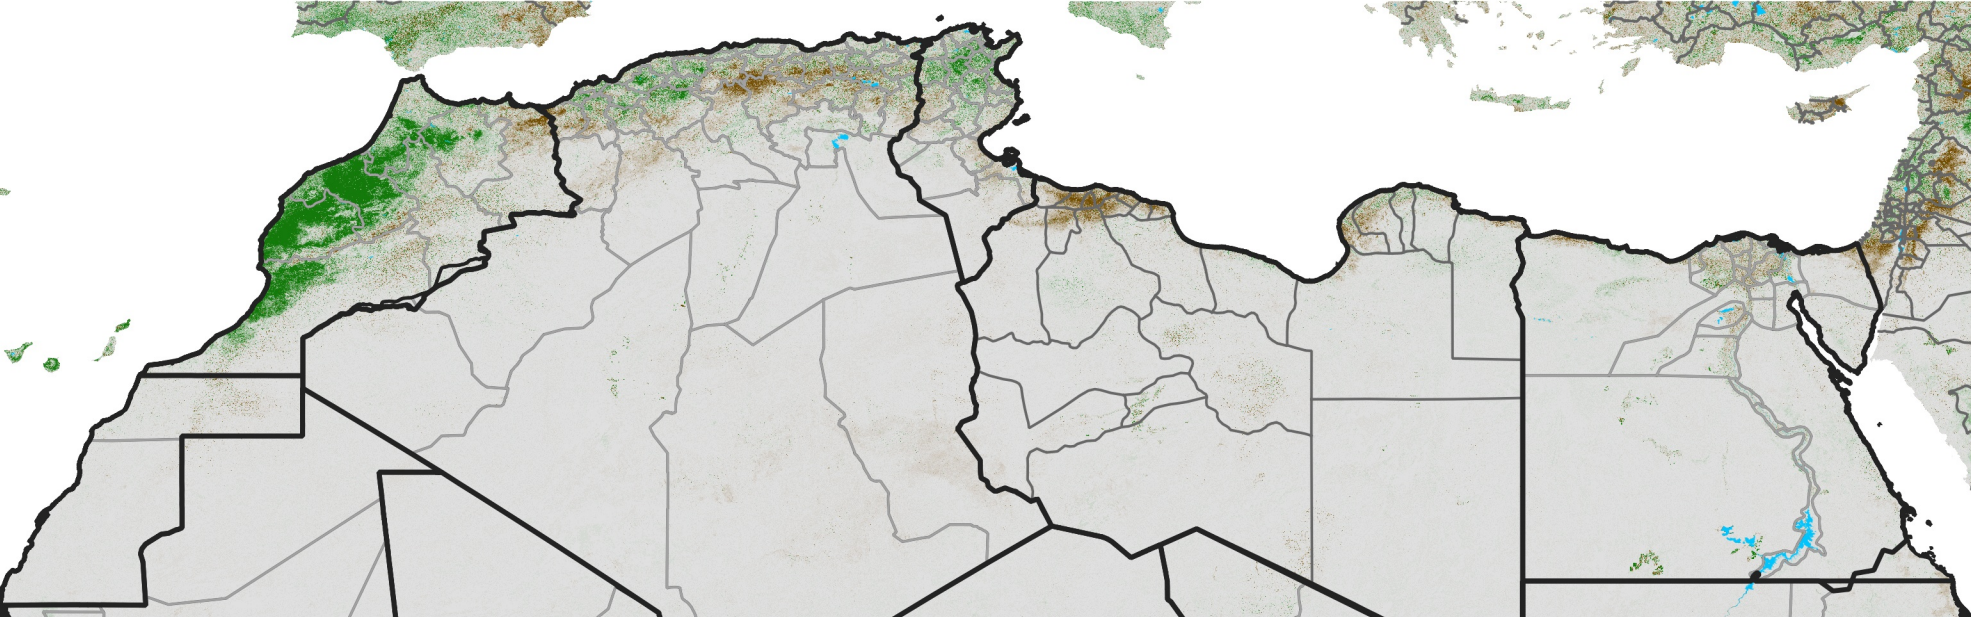

North Africa NDVI Difference

2021 minus 2020

Period 16 / Mar 11 - 20, 2021

NDVI Difference

< -0.3 -0.2 -0.1 -0.05 0.05 0.1 0.2 >0.3

Negative

No Difference

Positive