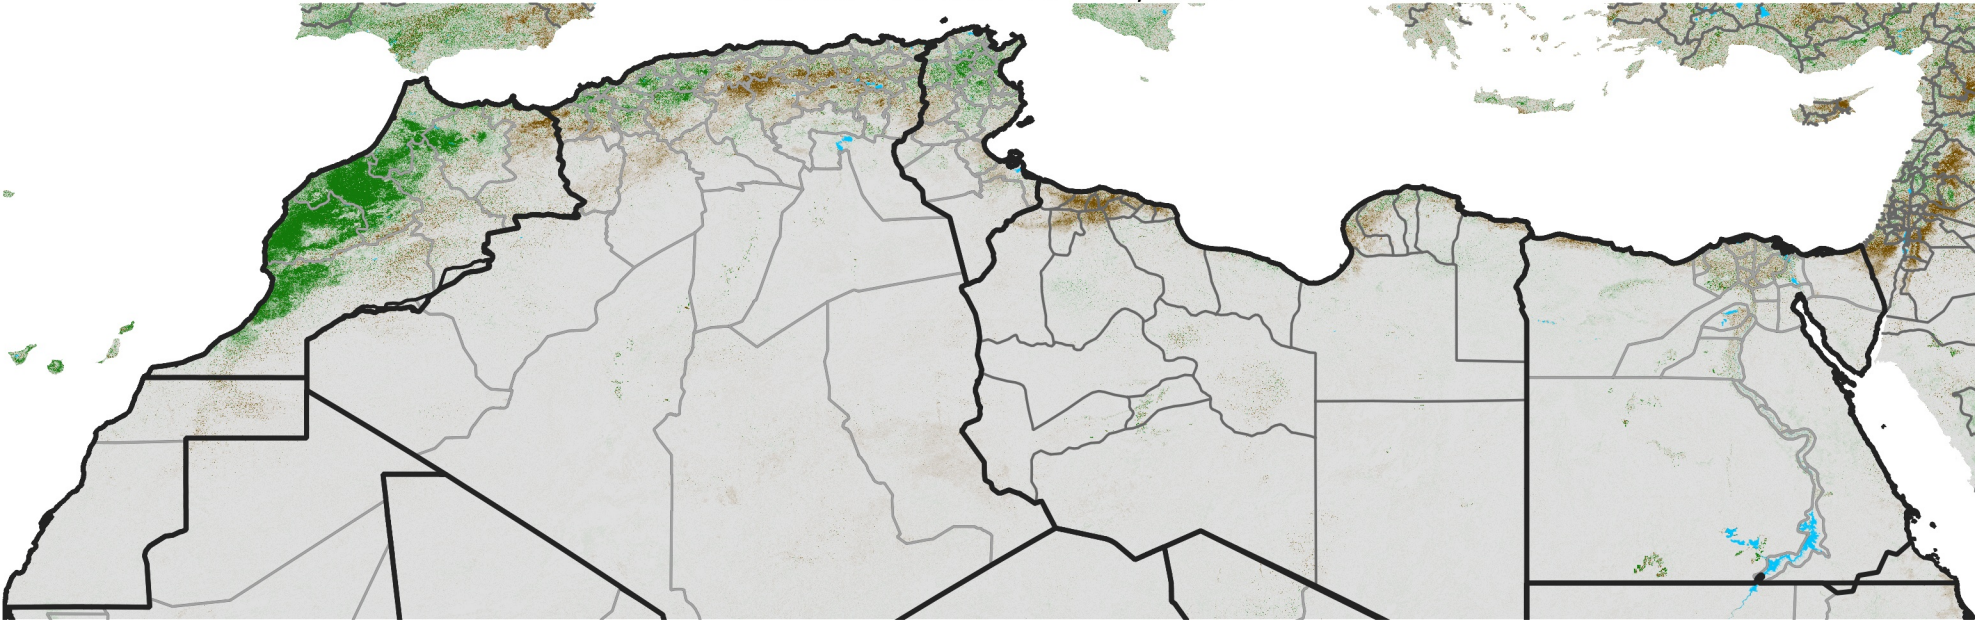

# North Africa NDVI Difference

2021 minus 2020

Period 17 / Mar 16 - 25, 2021

## NDVI Difference

< -0.3   -0.2   -0.1   -0.05   0.05   0.1   0.2   >0.3

Negative

No Difference

Positive