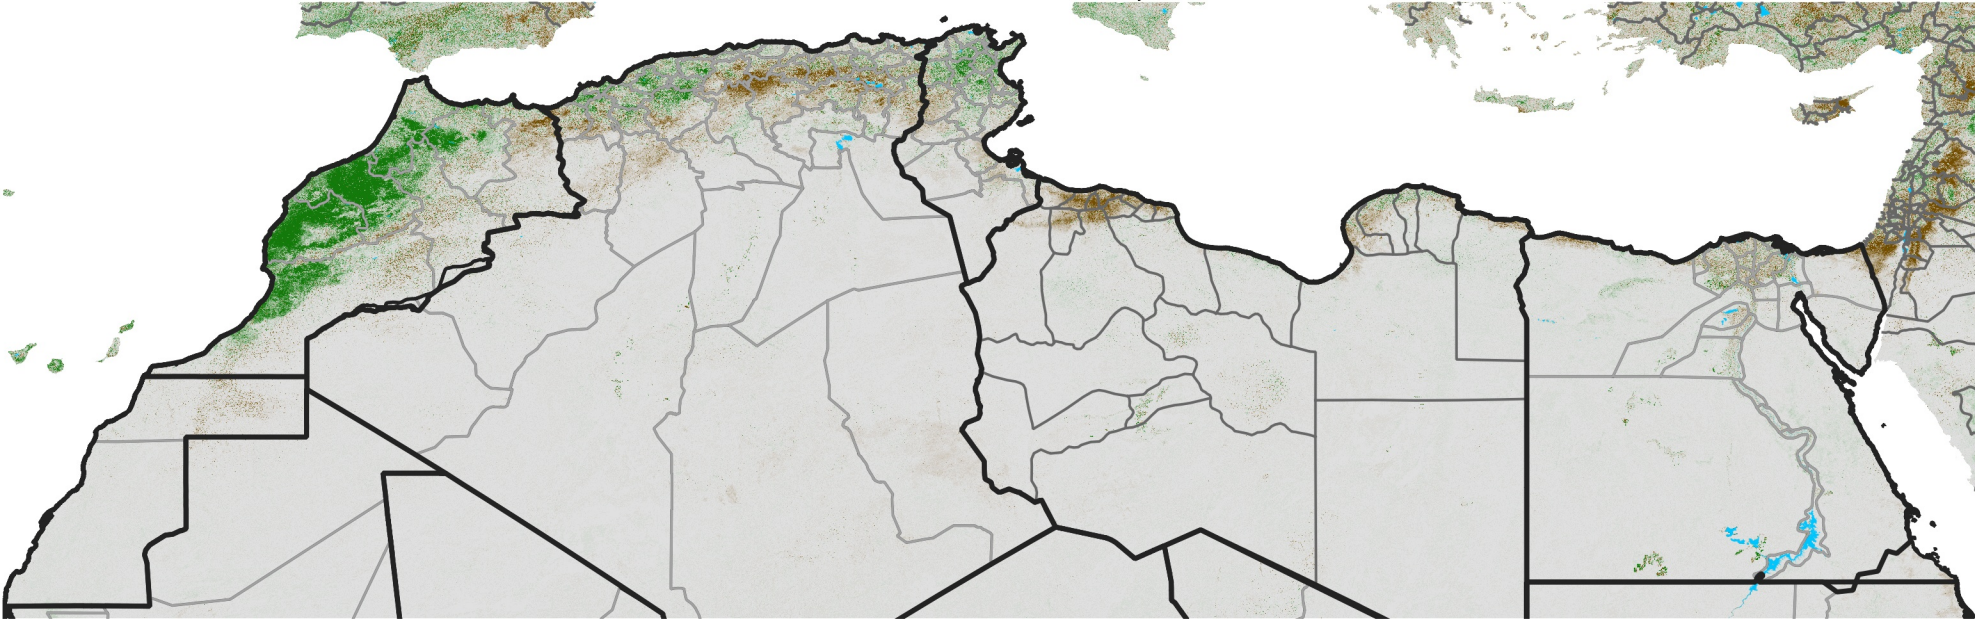

# North Africa NDVI Difference

2021 minus 2020

Period 18 / Mar 21 - 31, 2021

## NDVI Difference

< -0.3   -0.2   -0.1   -0.05   0.05   0.1   0.2   >0.3

Negative

No Difference

Positive