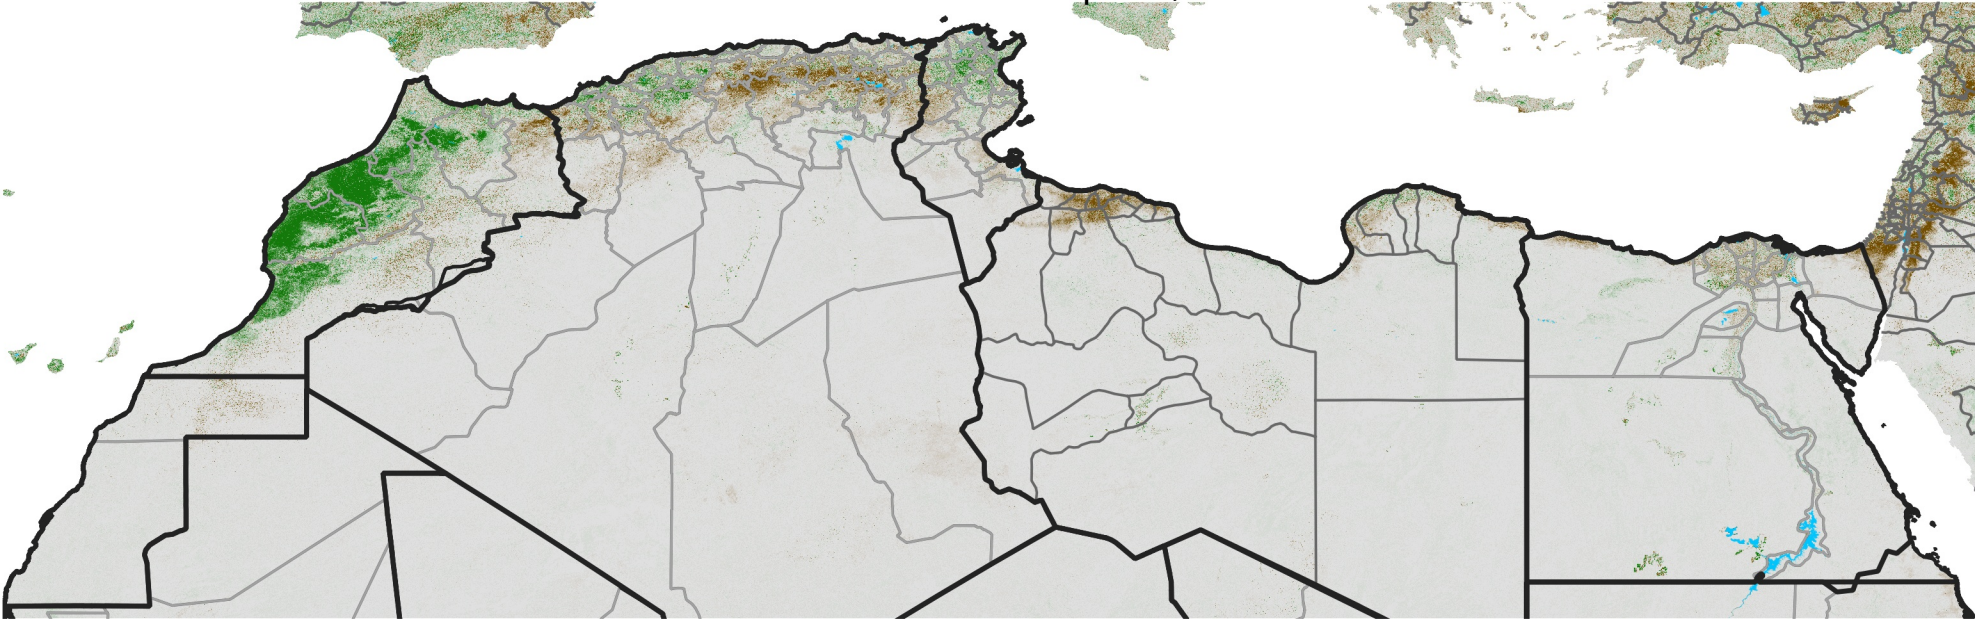

North Africa NDVI Difference

2021 minus 2020

Period 19 / Mar 26 - Apr 05, 2021

NDVI Difference

< -0.3 -0.2 -0.1 -0.05 0.05 0.1 0.2 >0.3

Negative

No Difference

Positive