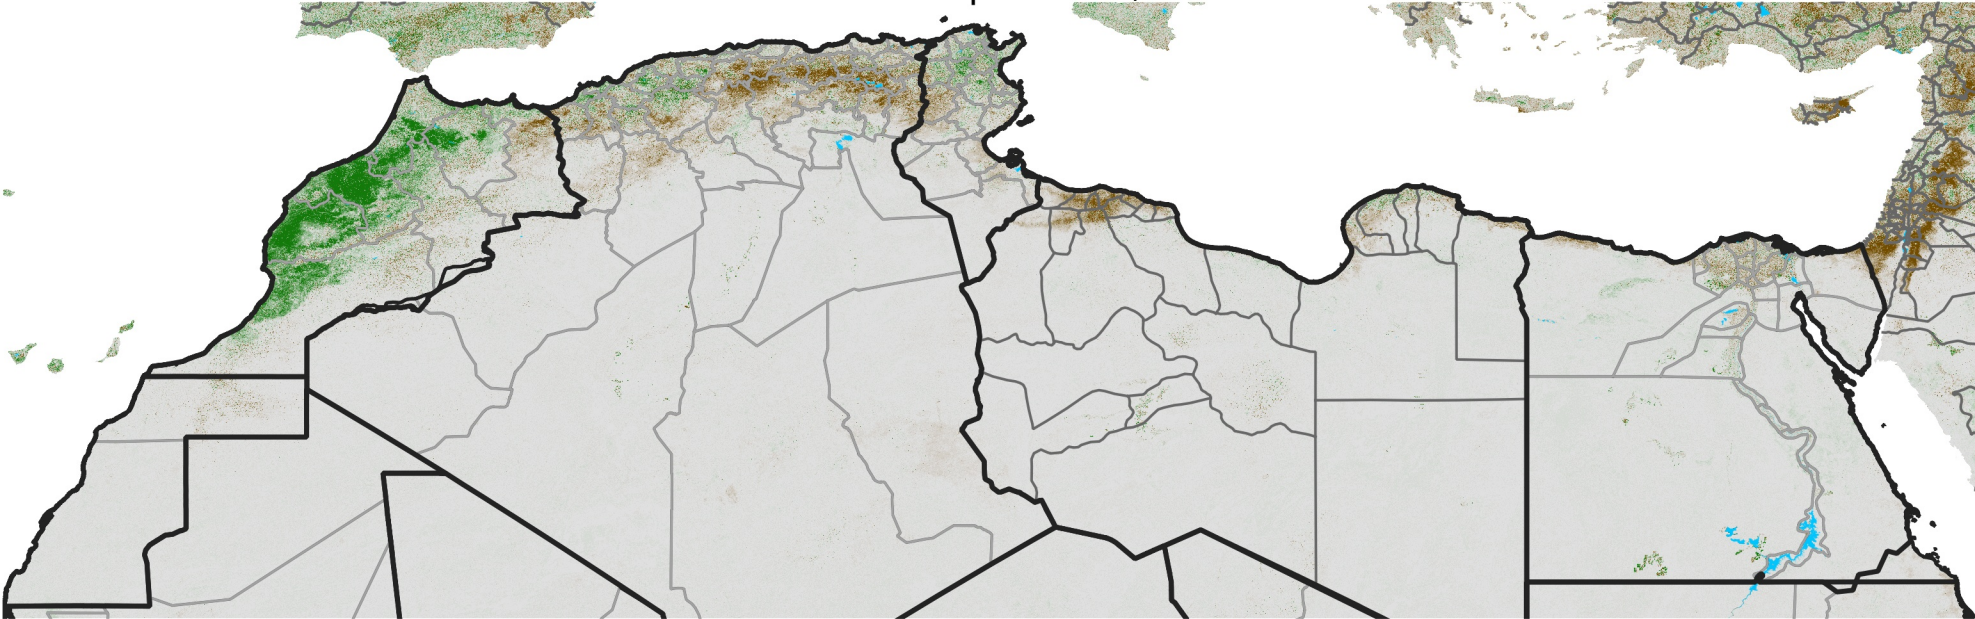

North Africa NDVI Difference

2021 minus 2020

Period 20 / Apr 01 - 10, 2021

NDVI Difference

< -0.3 -0.2 -0.1 -0.05 0.05 0.1 0.2 >0.3

Negative

No Difference

Positive