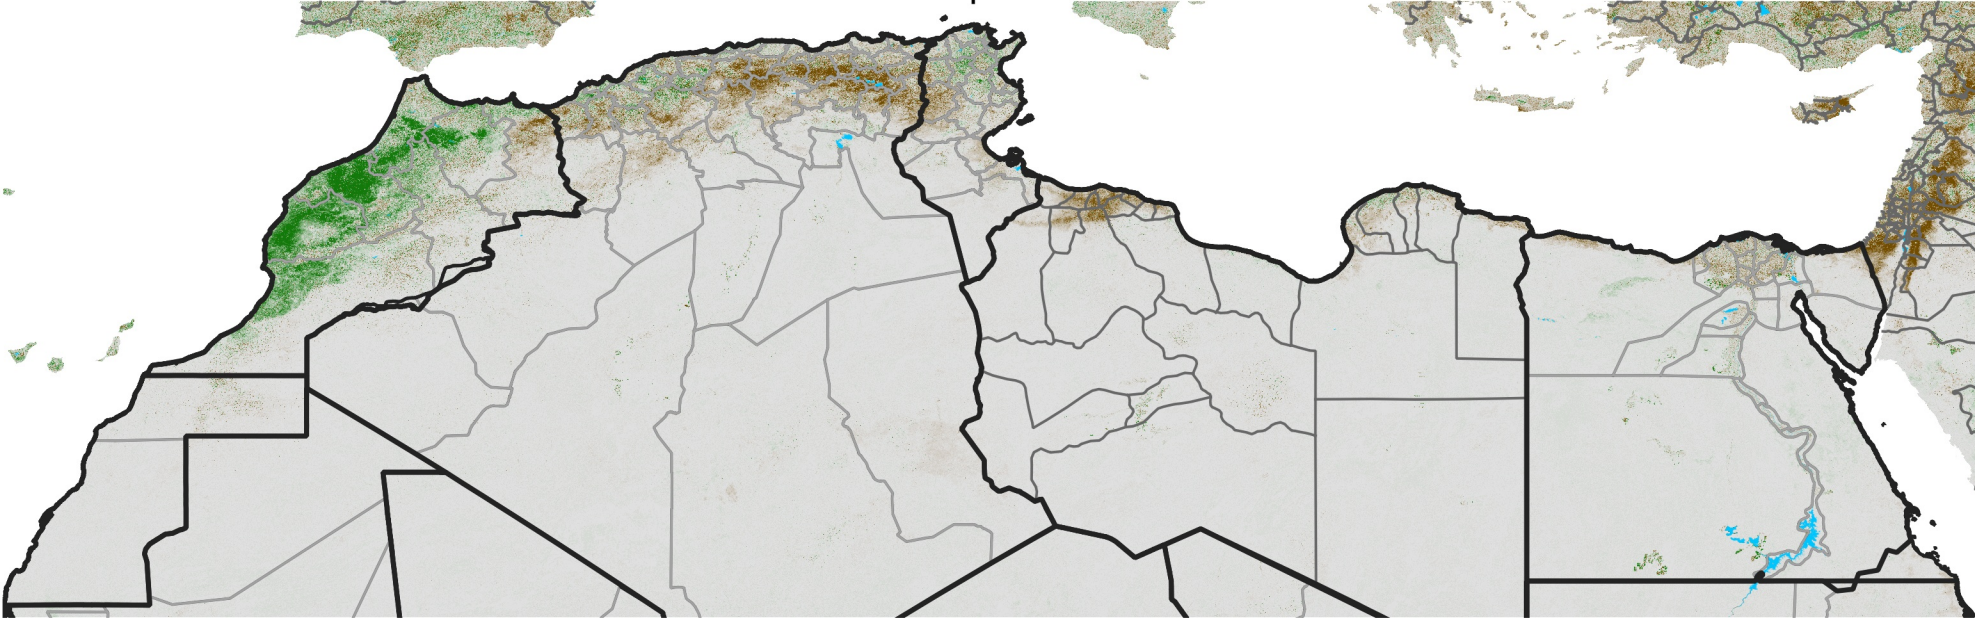

# North Africa NDVI Difference

2021 minus 2020

Period 21 / Apr 06 - 15, 2021

## NDVI Difference

< -0.3   -0.2   -0.1   -0.05   0.05   0.1   0.2   >0.3

Negative

No Difference

Positive