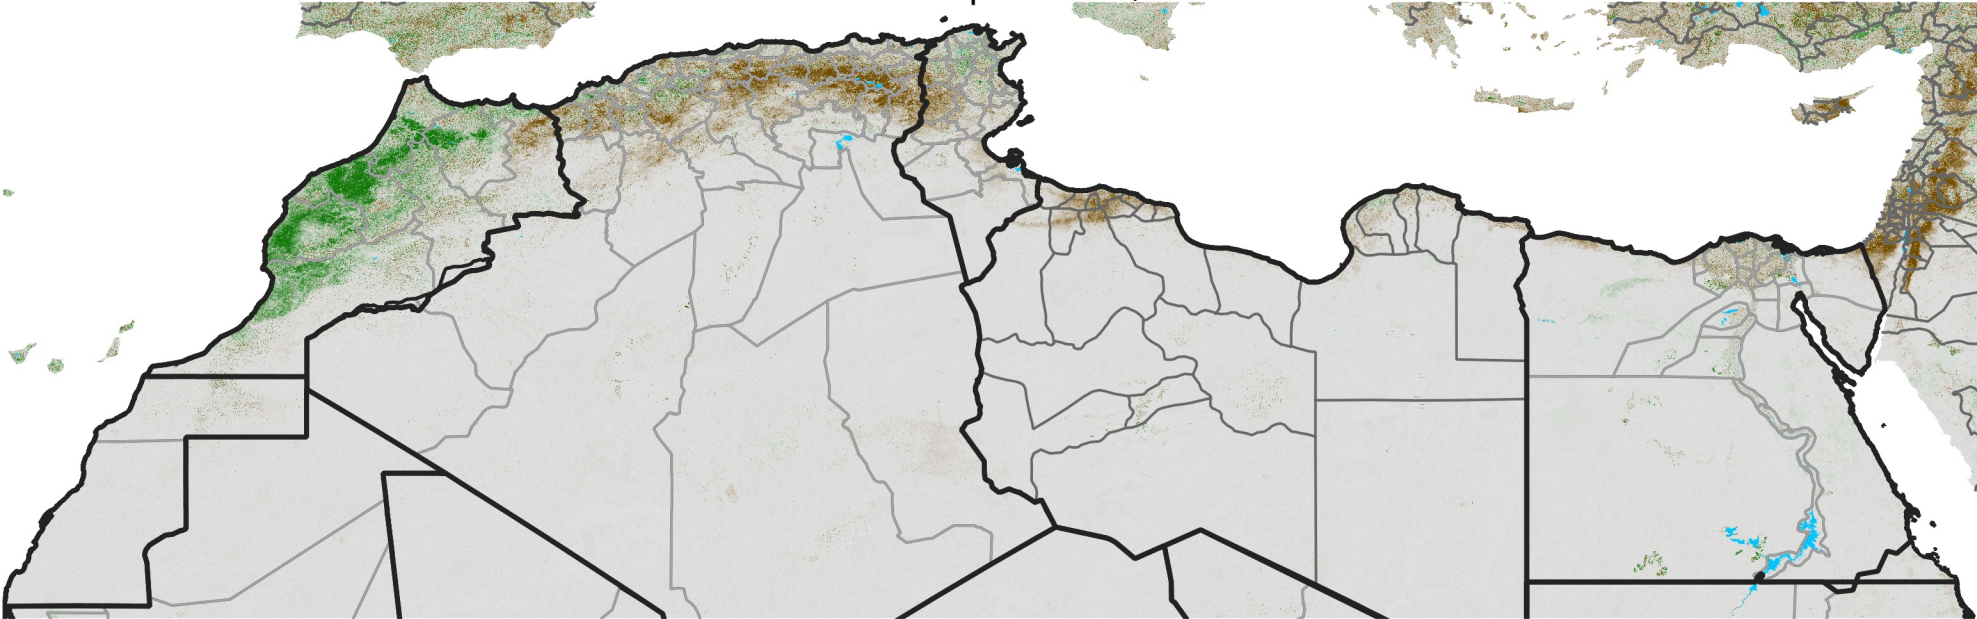

North Africa NDVI Difference

2021 minus 2020

Period 22 / Apr 11 - 20, 2021

NDVI Difference

< -0.3 -0.2 -0.1 -0.05 0.05 0.1 0.2 >0.3

Negative

No Difference

Positive