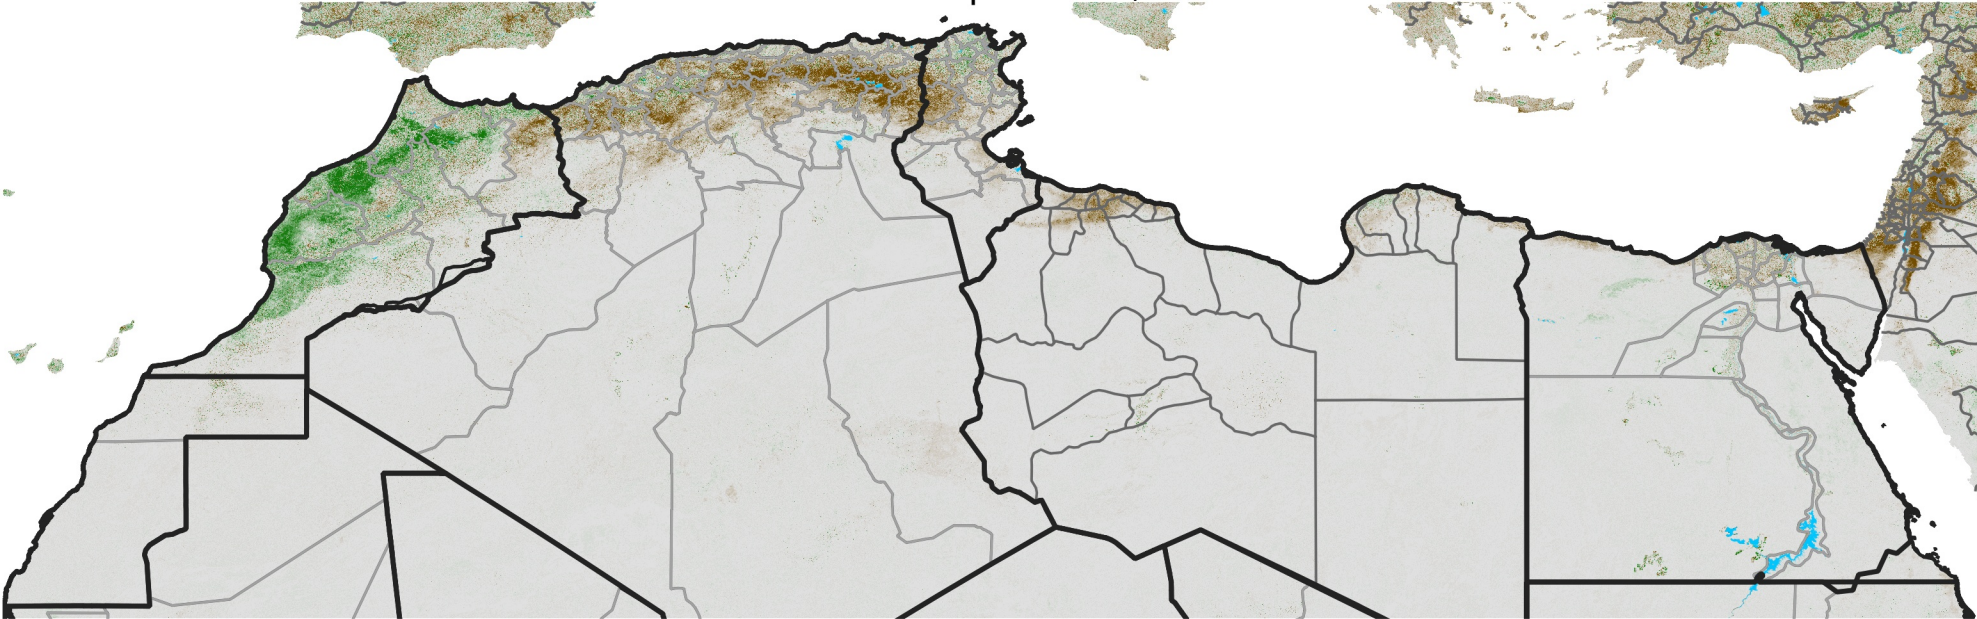

North Africa NDVI Difference

2021 minus 2020

Period 23 / Apr 16 - 25, 2021

NDVI Difference

< -0.3 -0.2 -0.1 -0.05 0.05 0.1 0.2 >0.3

Negative

No Difference

Positive