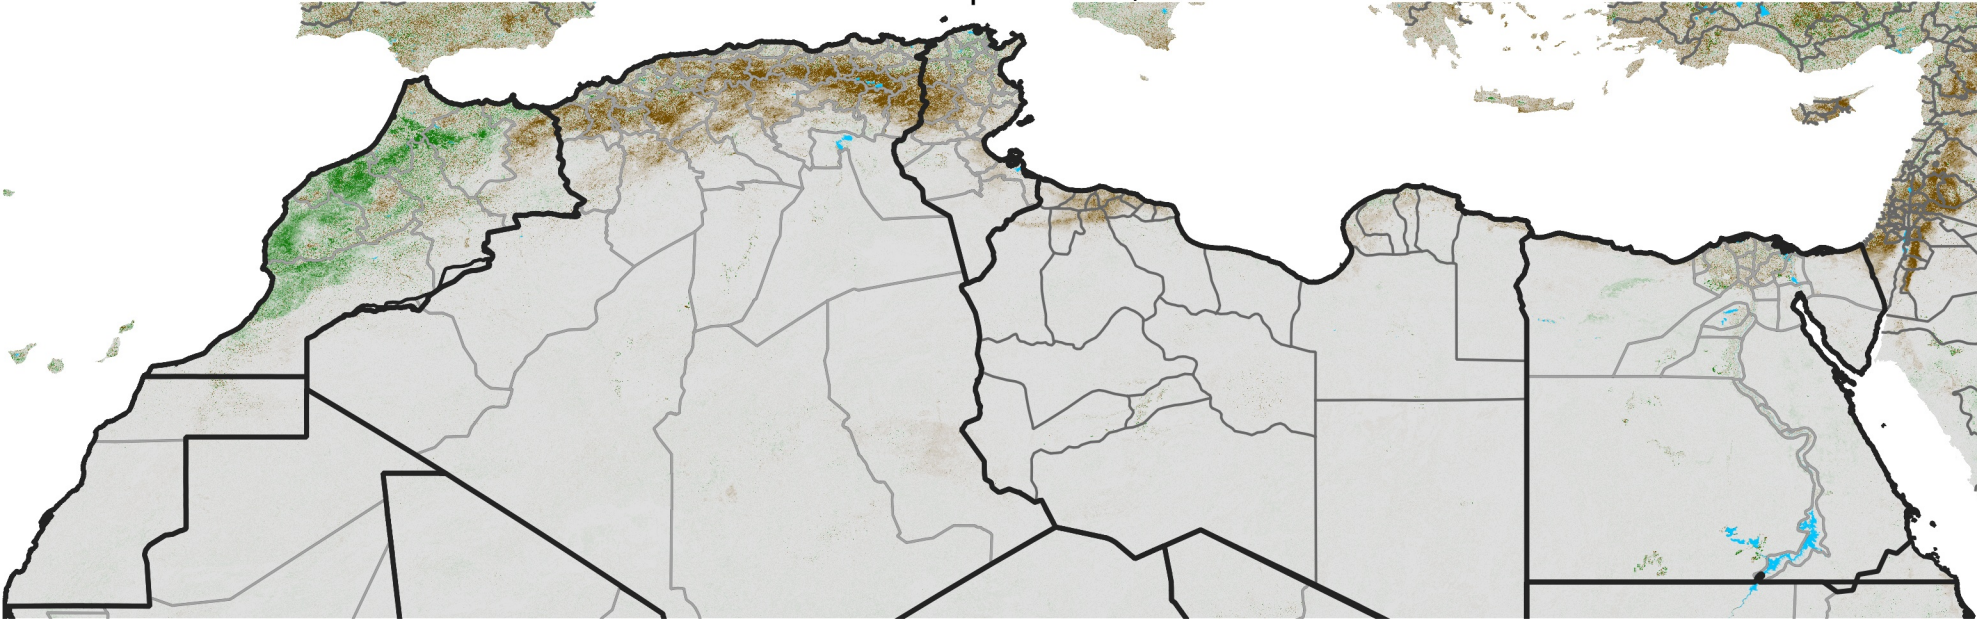

# North Africa NDVI Difference

2021 minus 2020

Period 24 / Apr 21 - 30, 2021

## NDVI Difference

< -0.3   -0.2   -0.1   -0.05   0.05   0.1   0.2   >0.3

Negative

No Difference

Positive