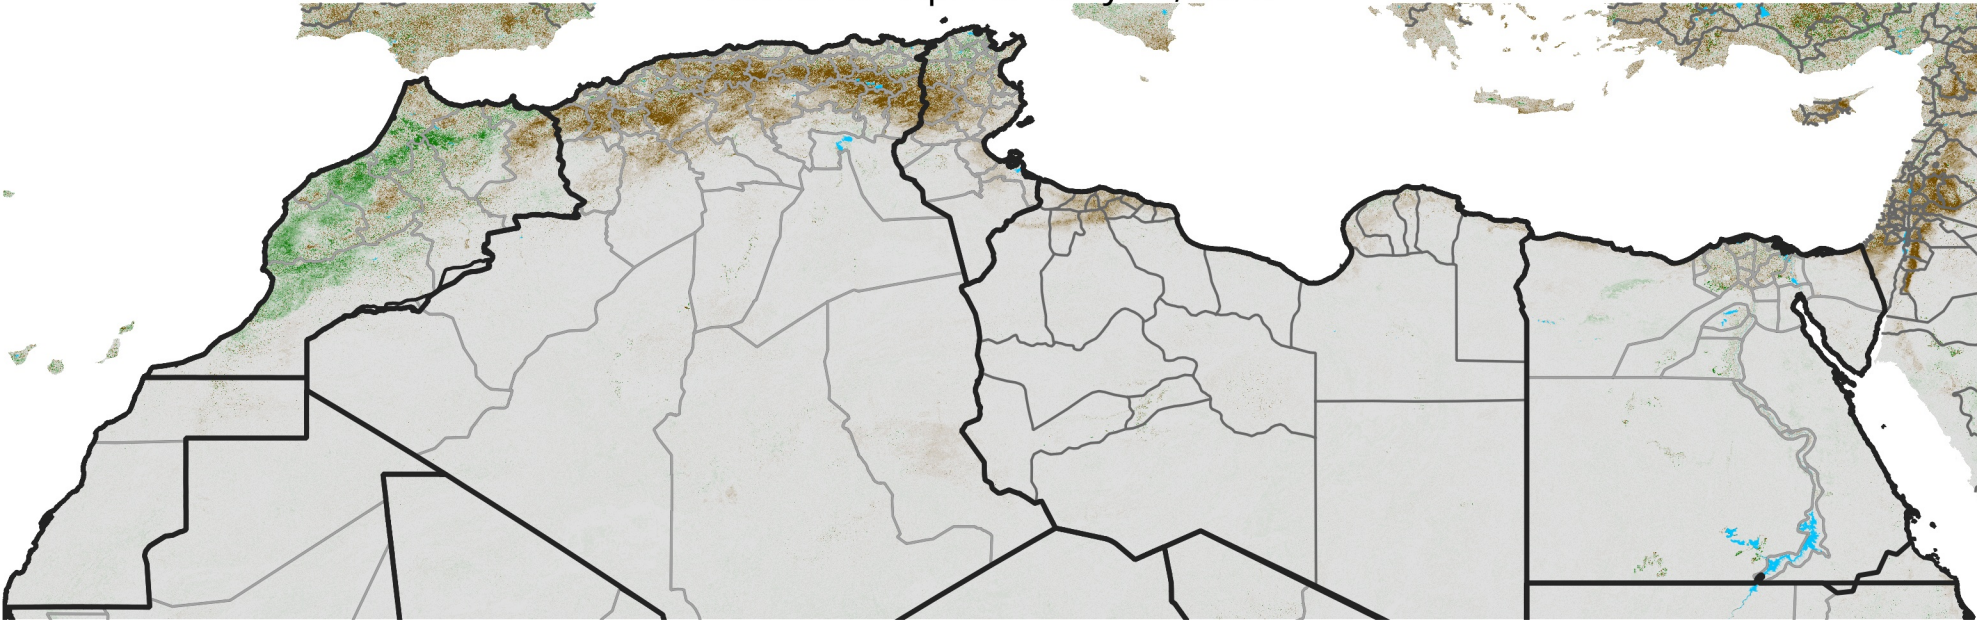

# North Africa NDVI Difference

2021 minus 2020

Period 25 / Apr 26 - May 05, 2021

## NDVI Difference

< -0.3   -0.2   -0.1   -0.05   0.05   0.1   0.2   >0.3

Negative

No Difference

Positive