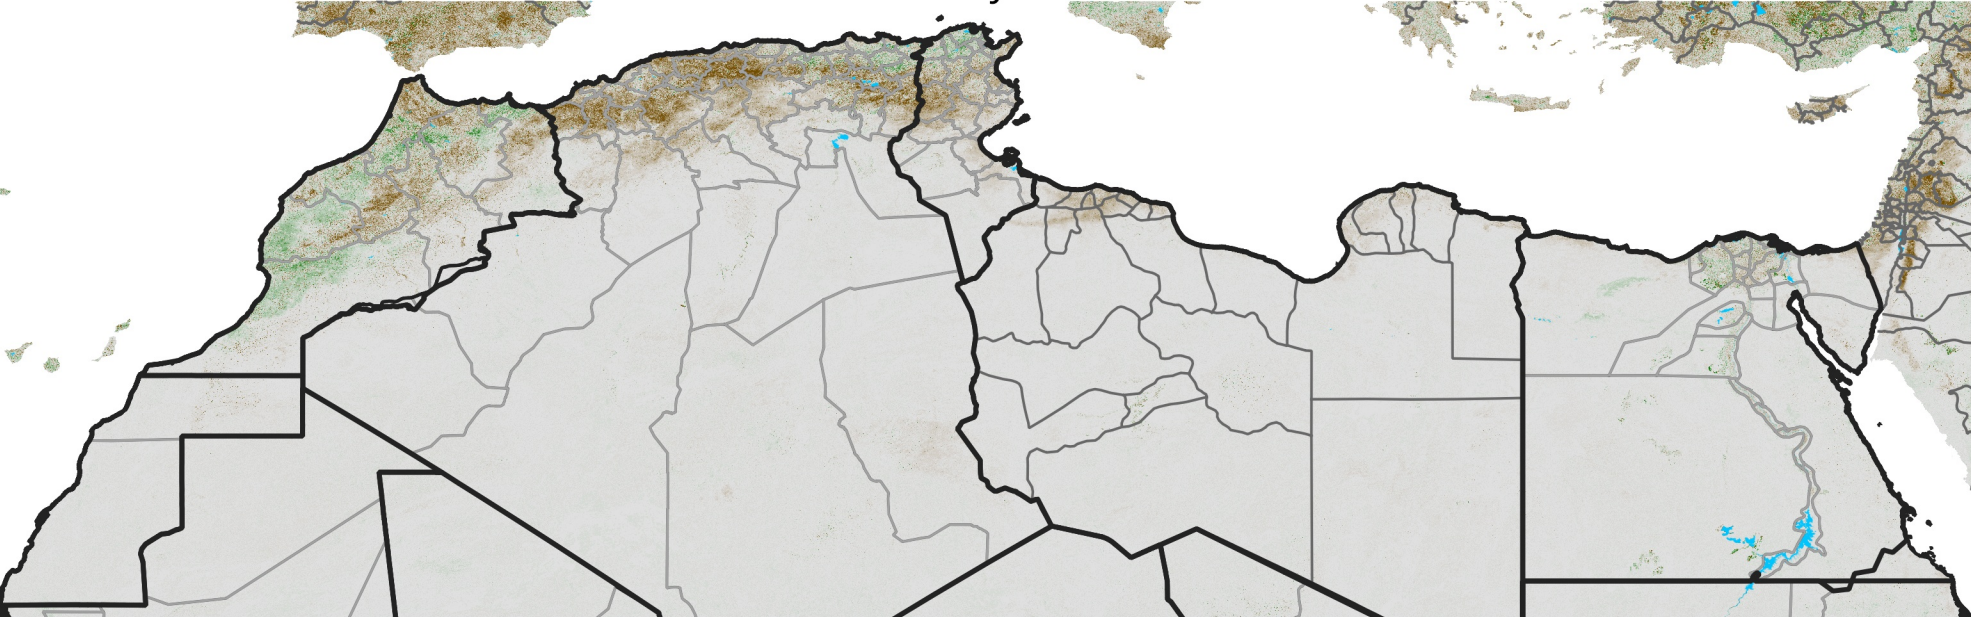

# North Africa NDVI Difference

2021 minus 2020

Period 28 / May 11 - 20, 2021

## NDVI Difference

< -0.3   -0.2   -0.1   -0.05   0.05   0.1   0.2   >0.3

Negative

No Difference

Positive