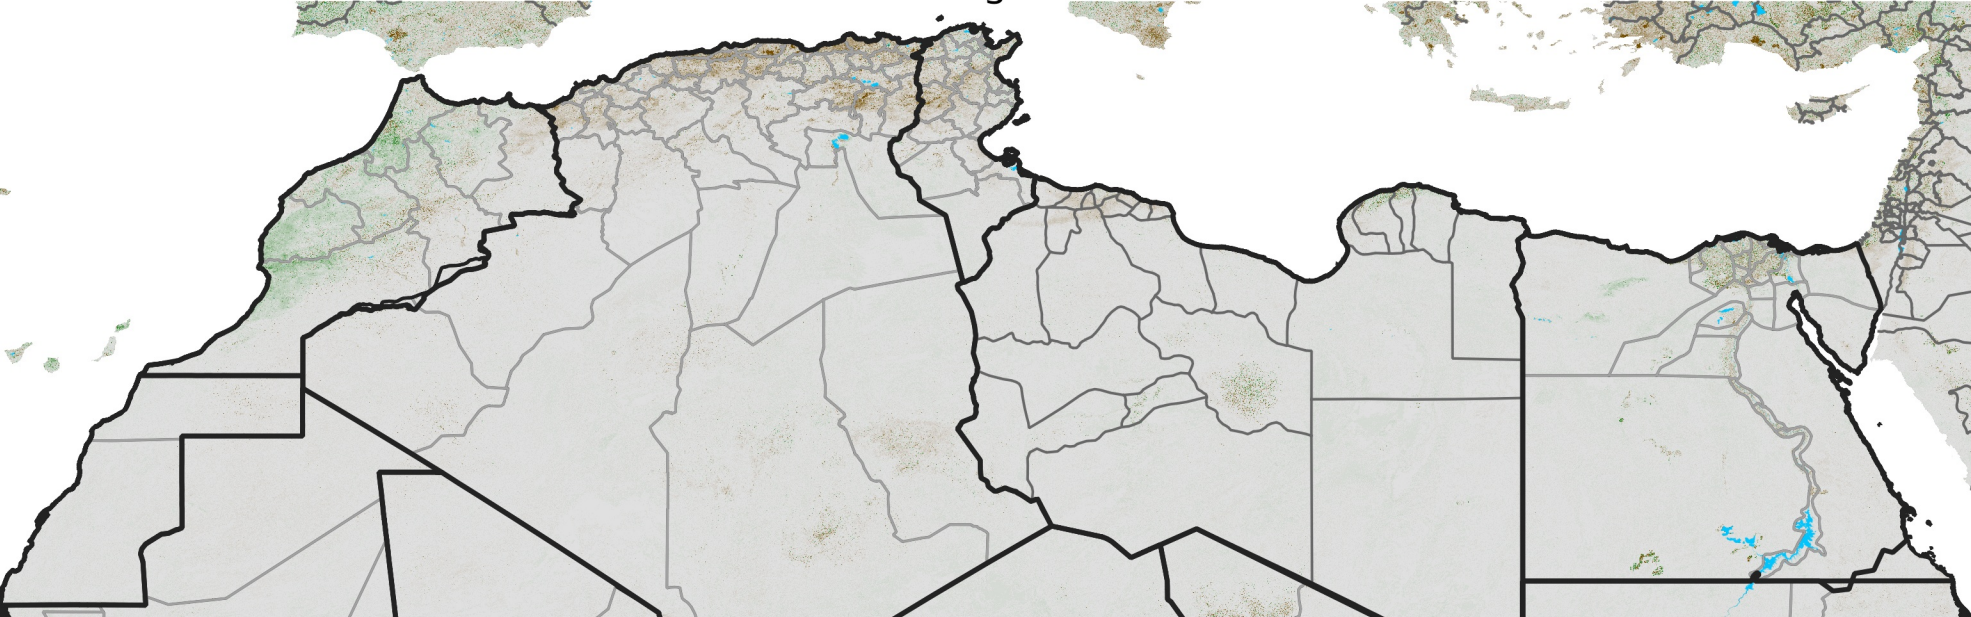

North Africa NDVI Difference

2021 minus 2020

Period 48 / Aug 21 - 31, 2021

NDVI Difference

< -0.3 -0.2 -0.1 -0.05 0.05 0.1 0.2 >0.3

Negative

No Difference

Positive