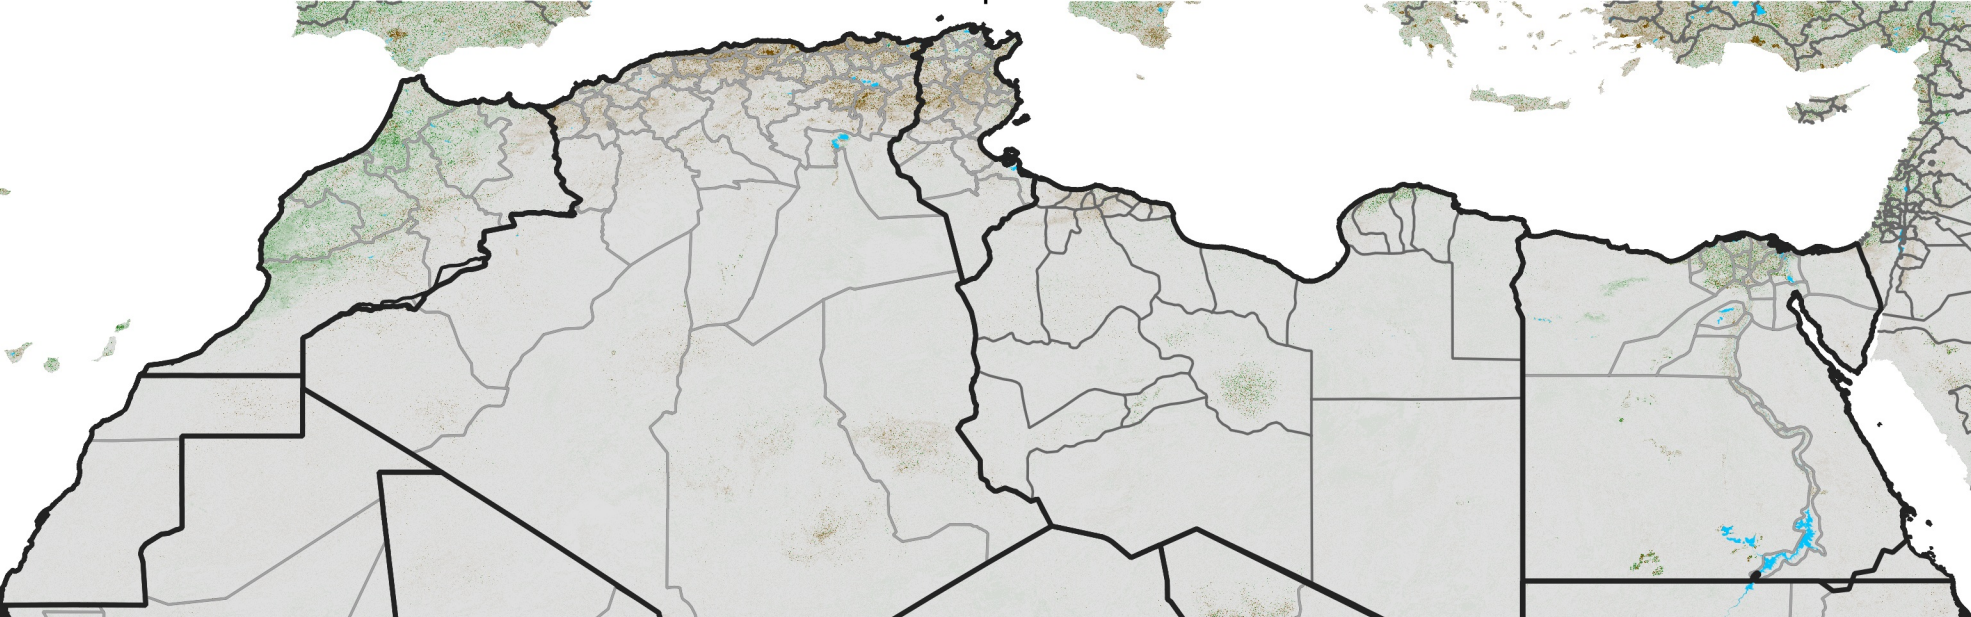

North Africa NDVI Difference

2021 minus 2020

Period 50 / Sep 01 - 10, 2021

NDVI Difference

< -0.3 -0.2 -0.1 -0.05 0.05 0.1 0.2 >0.3

Negative

No Difference

Positive