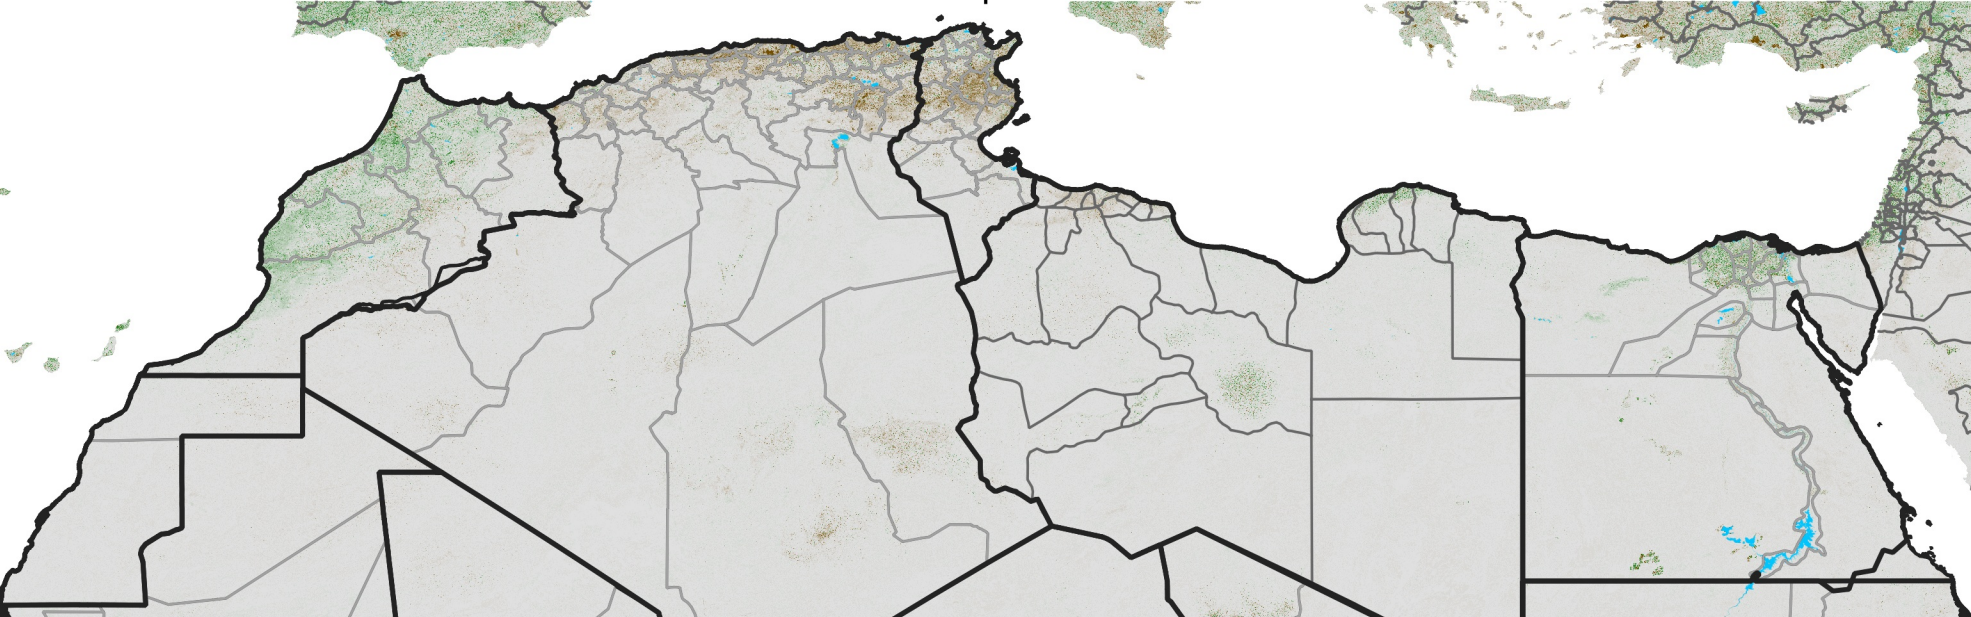

North Africa NDVI Difference

2021 minus 2020

Period 52 / Sep 11 - 20, 2021

NDVI Difference

< -0.3 -0.2 -0.1 -0.05 0.05 0.1 0.2 >0.3

Negative

No Difference

Positive