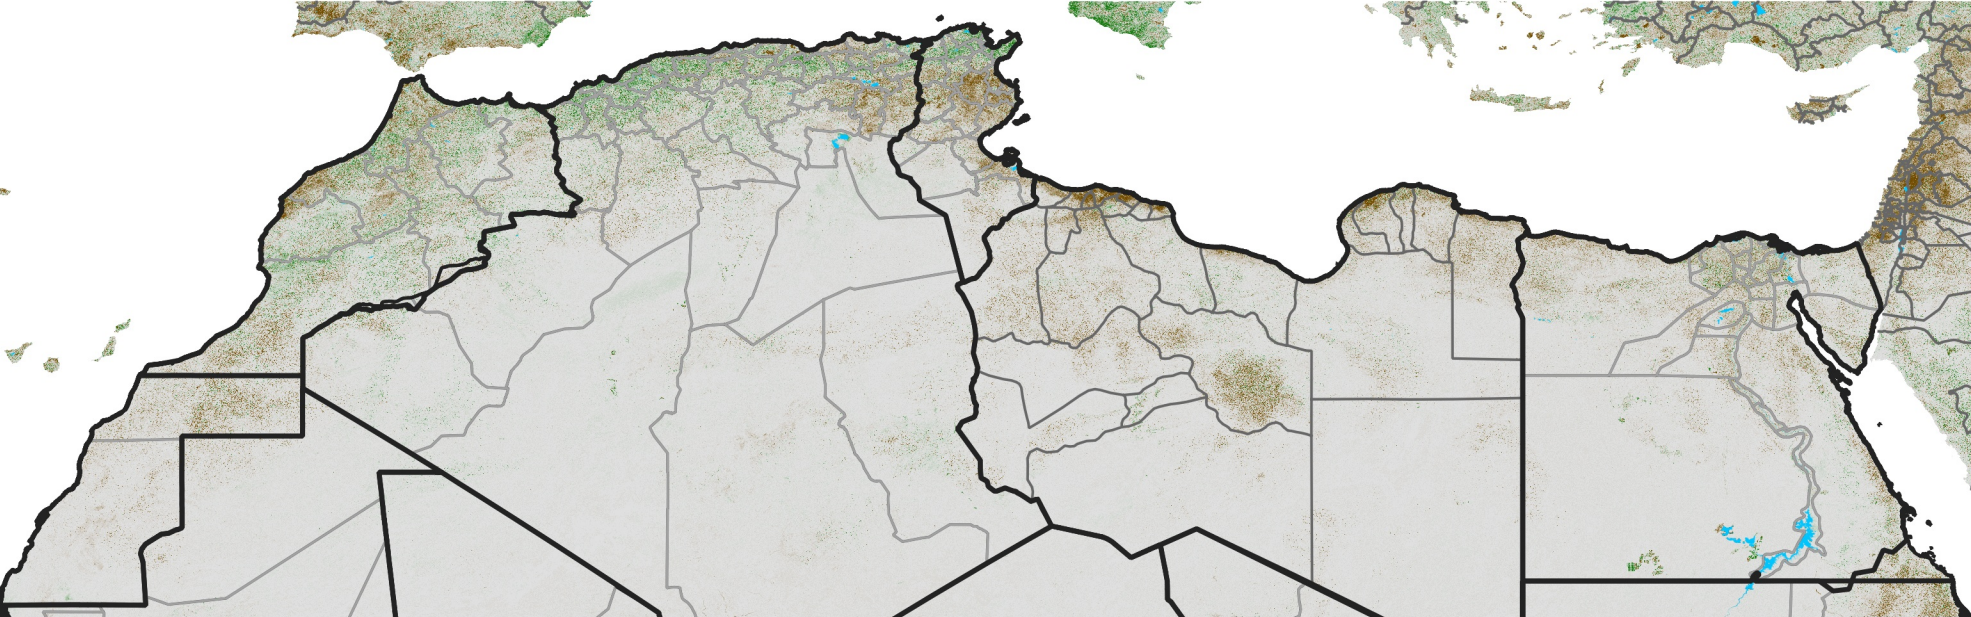

# North Africa NDVI Difference

2021 minus 2020

Period 66 / Nov 21 - 30, 2021

## NDVI Difference

< -0.3   -0.2   -0.1   -0.05   0.05   0.1   0.2   >0.3

Negative

No Difference

Positive