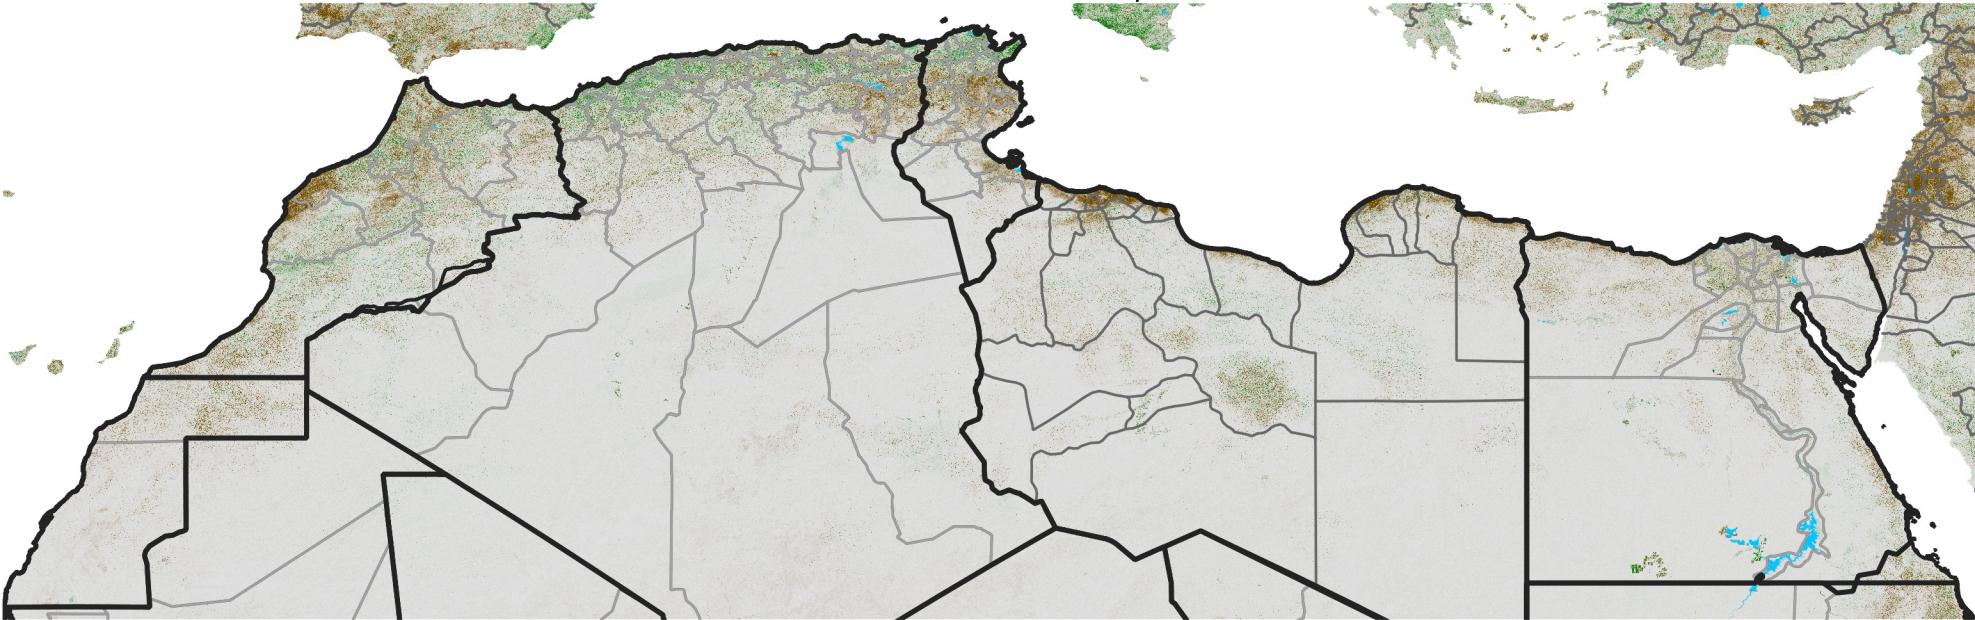

# North Africa NDVI Difference

2021 minus 2020

Period 68 / Dec 01 - 10, 2021

## NDVI Difference

< -0.3   -0.2   -0.1   -0.05   0.05   0.1   0.2   >0.3

Negative

No Difference

Positive