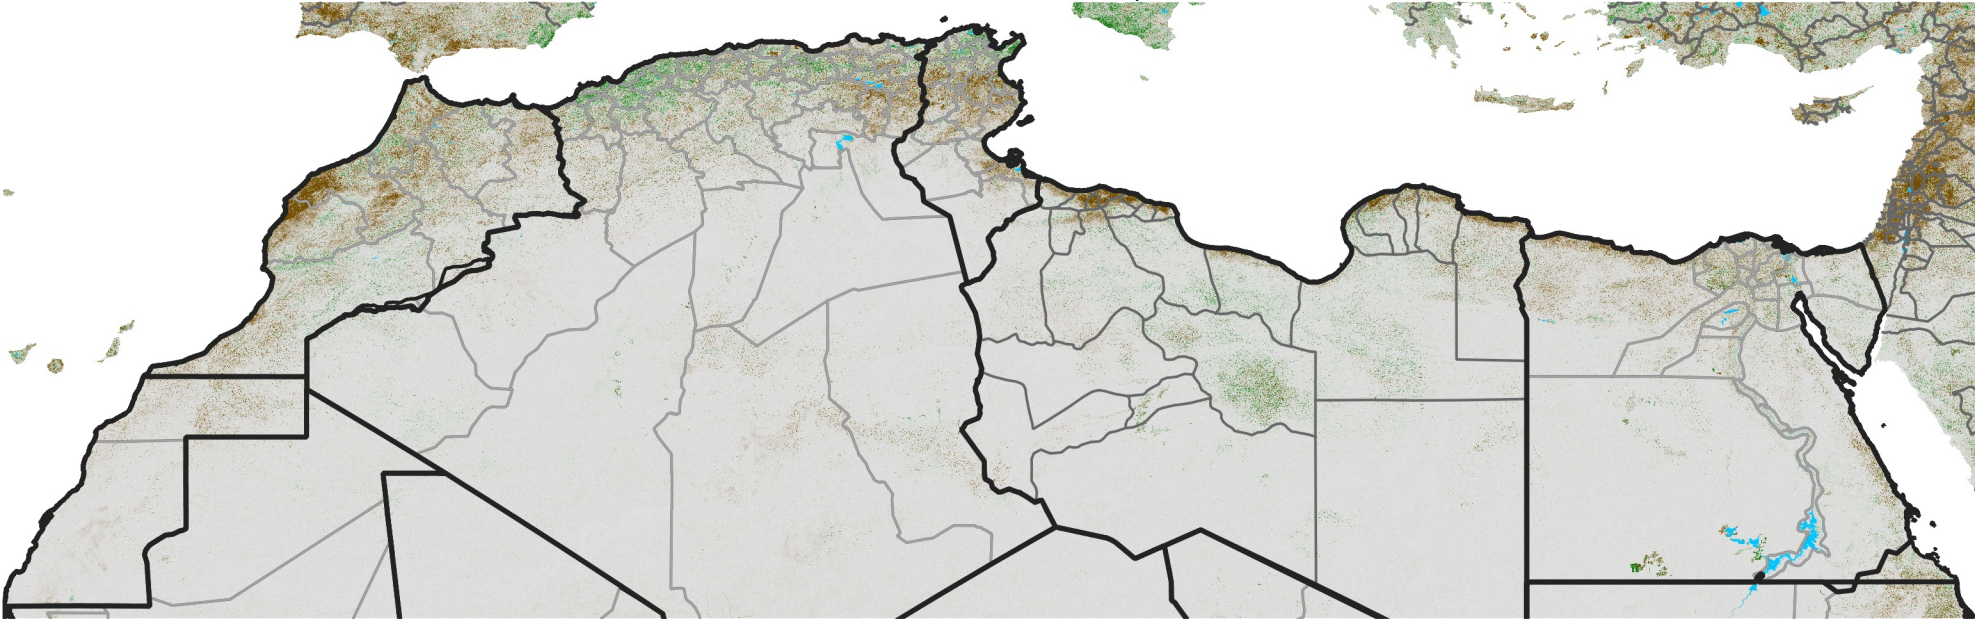

North Africa NDVI Difference

2021 minus 2020

Period 70 / Dec 11 - 20, 2021

NDVI Difference

<math>< -0.3</math> -0.2 -0.1 -0.05 0.05 0.1 0.2 >0.3

Negative

No Difference

Positive