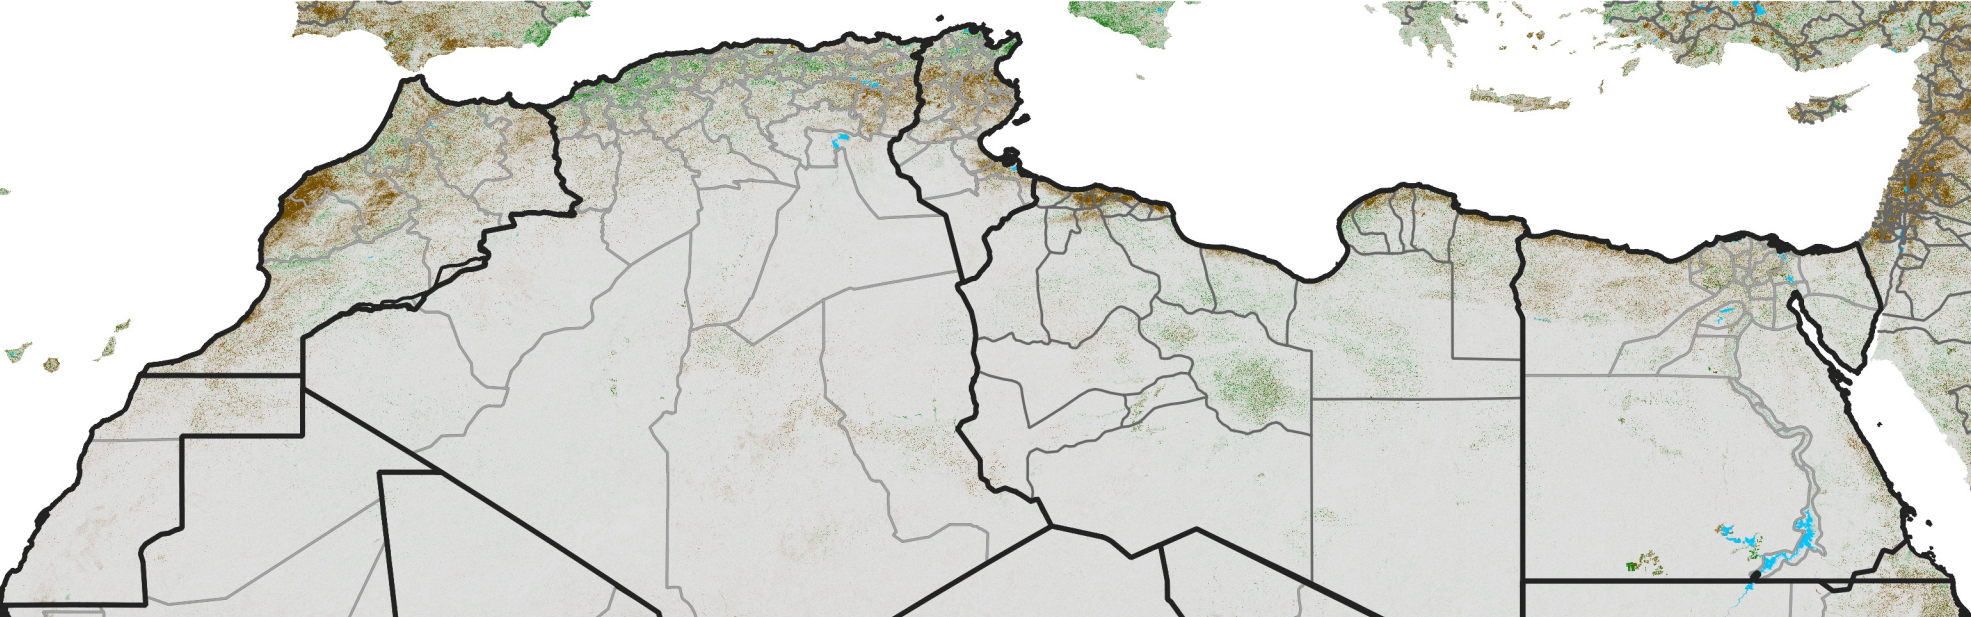

# North Africa NDVI Difference

2021 minus 2020

Period 71 / Dec 16 - 25, 2021

## NDVI Difference

< -0.3   -0.2   -0.1   -0.05   0.05   0.1   0.2   >0.3

Negative

No Difference

Positive