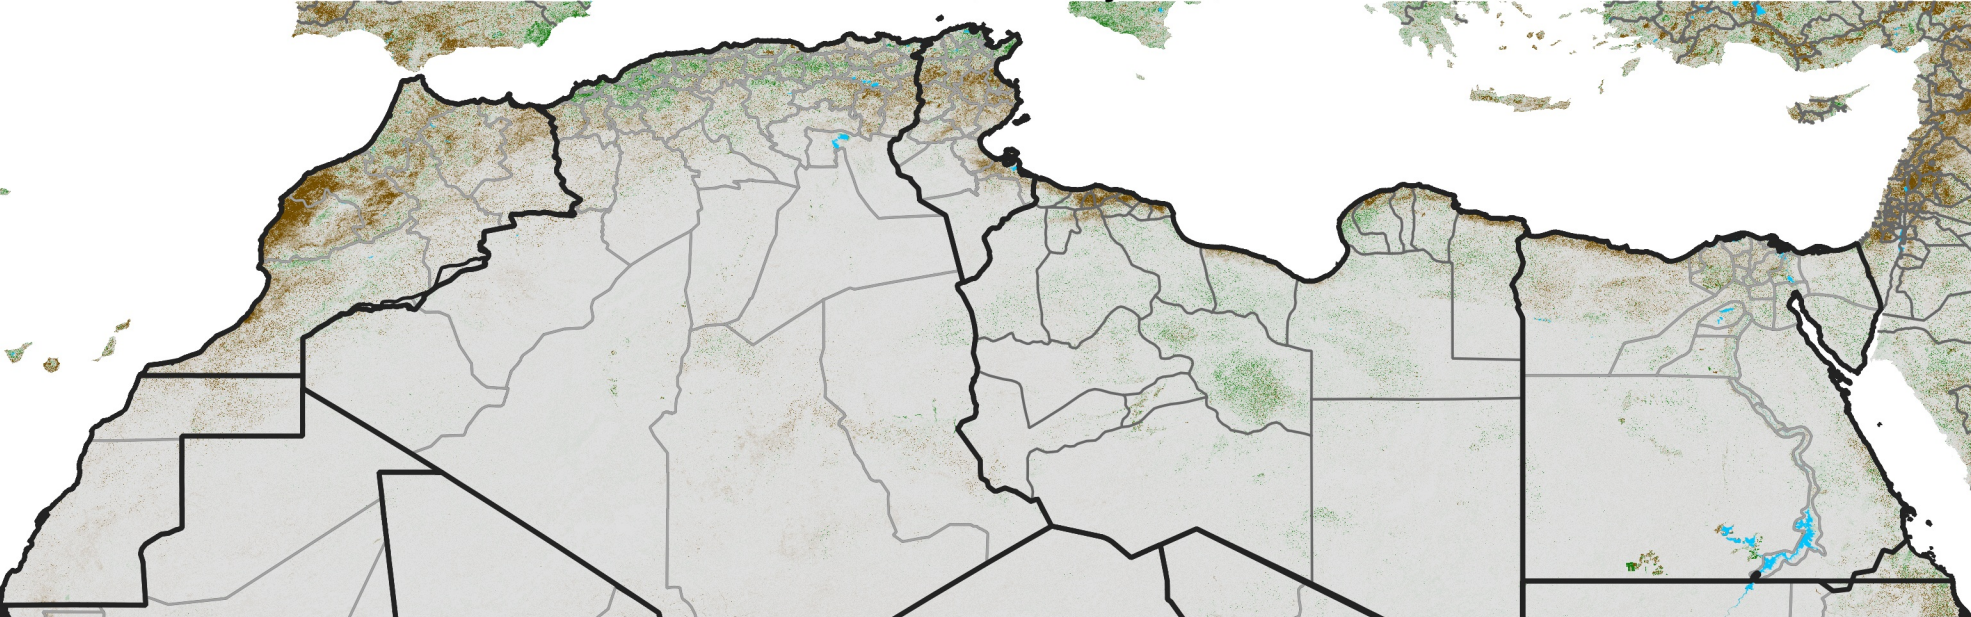

North Africa NDVI Difference

2022 minus 2021

Period 01 / Dec 26, 2021 - Jan 05, 2022

NDVI Difference

< -0.3 -0.2 -0.1 -0.05 0.05 0.1 0.2 >0.3

Negative

No Difference

Positive