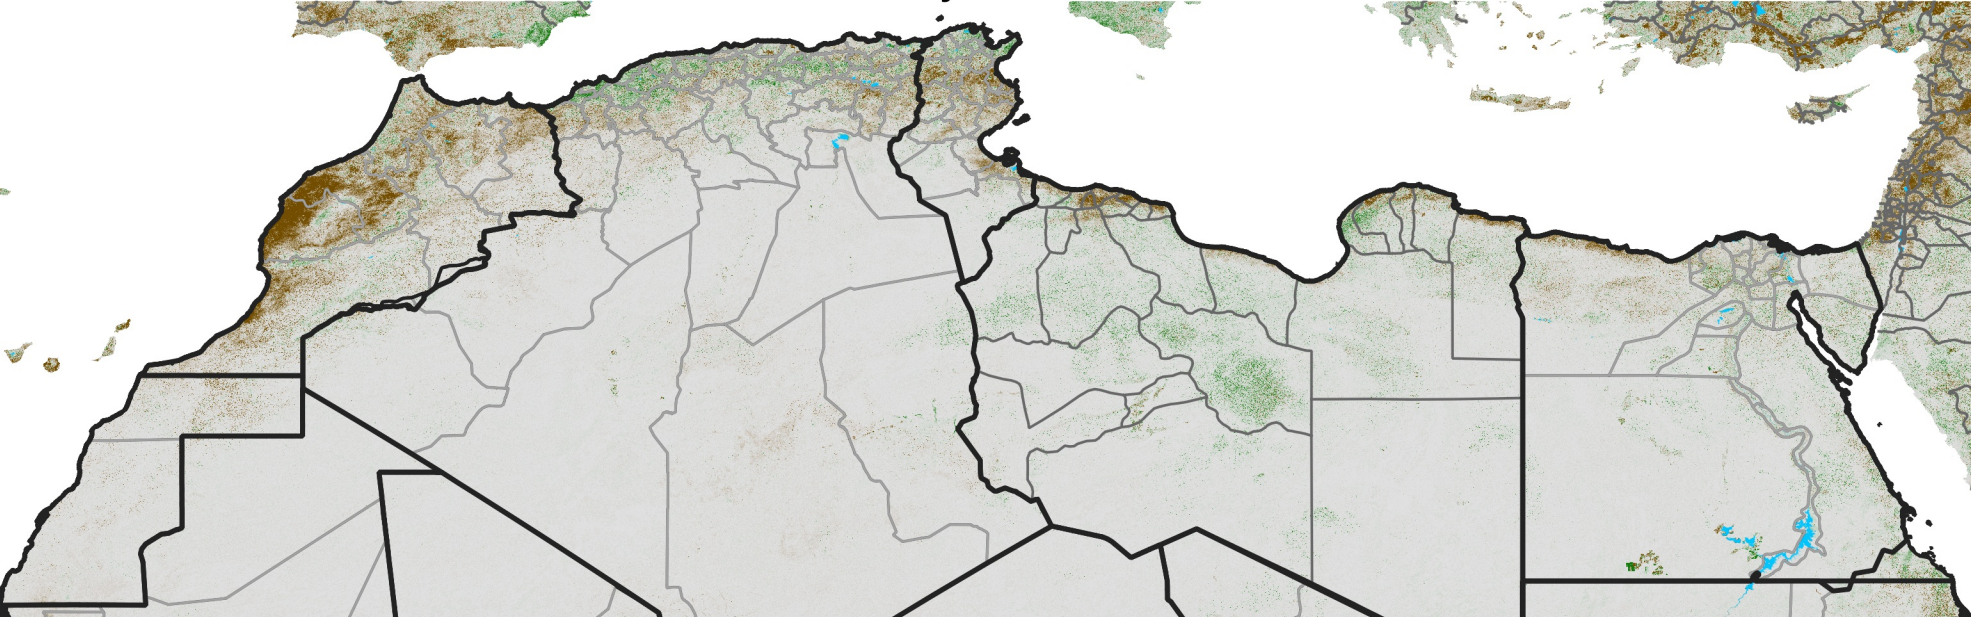

# North Africa NDVI Difference

2022 minus 2021

Period 03 / Jan 06 - 15, 2022

## NDVI Difference

< -0.3   -0.2   -0.1   -0.05   0.05   0.1   0.2   >0.3

Negative

No Difference

Positive