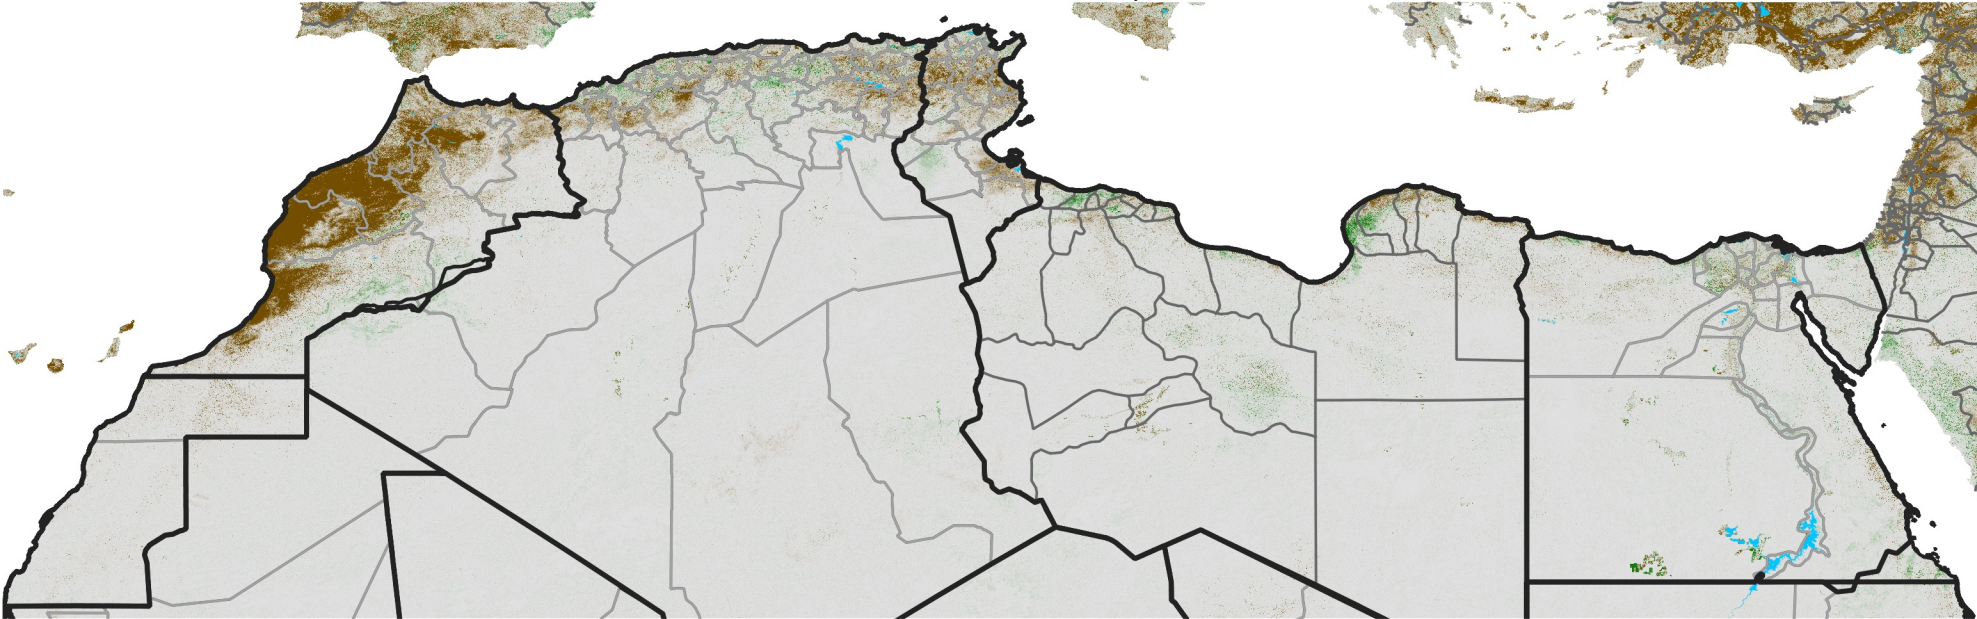

# North Africa NDVI Difference

2022 minus 2021

Period 11 / Feb 16 - 25, 2022

## NDVI Difference

< -0.3   -0.2   -0.1   -0.05   0.05   0.1   0.2   >0.3

Negative

No Difference

Positive