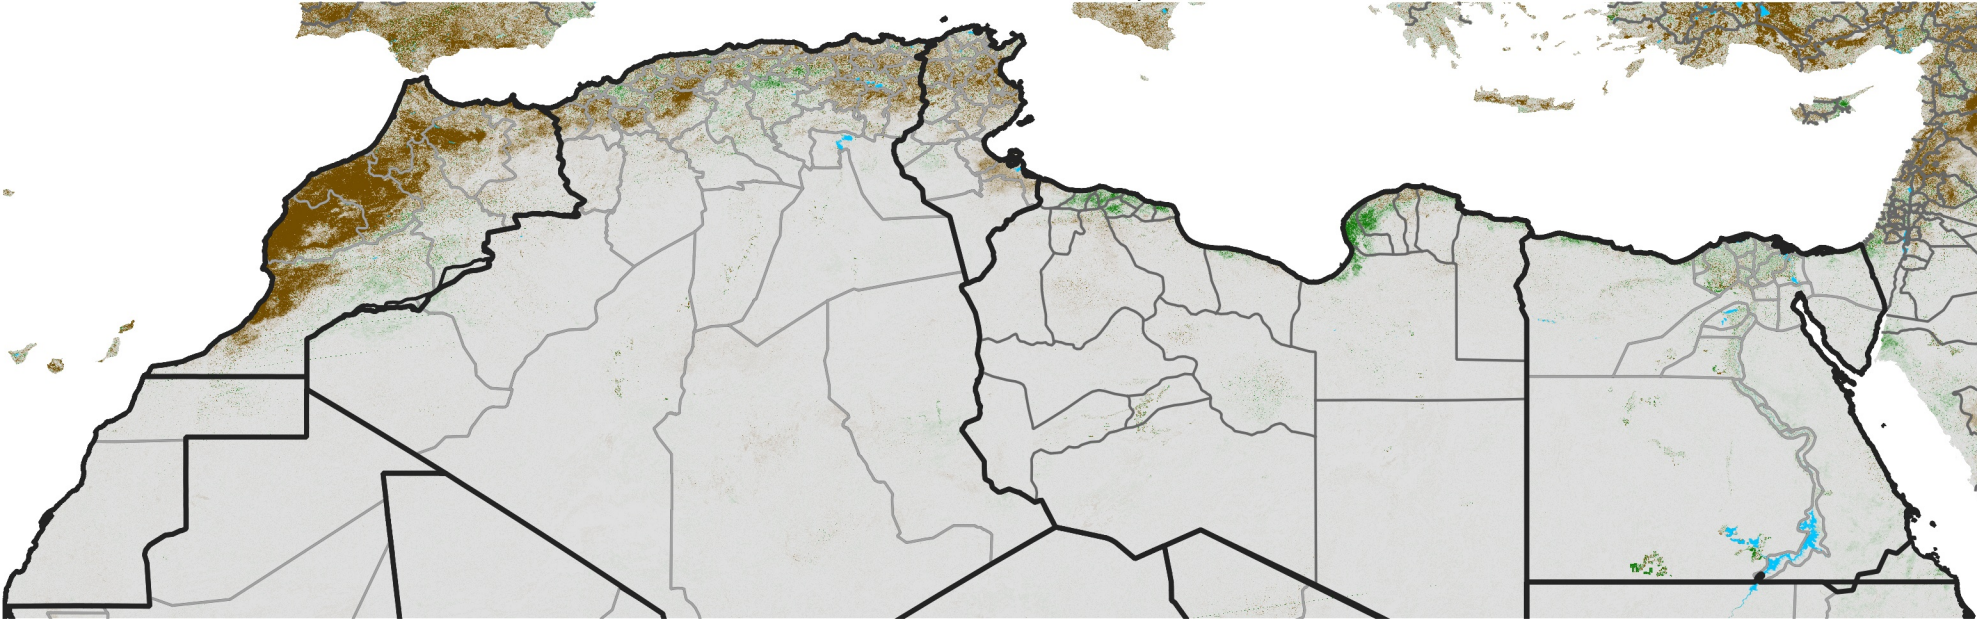

# North Africa NDVI Difference

2022 minus 2021

Period 16 / Mar 11 - 20, 2022

## NDVI Difference

< -0.3   -0.2   -0.1   -0.05   0.05   0.1   0.2   >0.3

Negative

No Difference

Positive