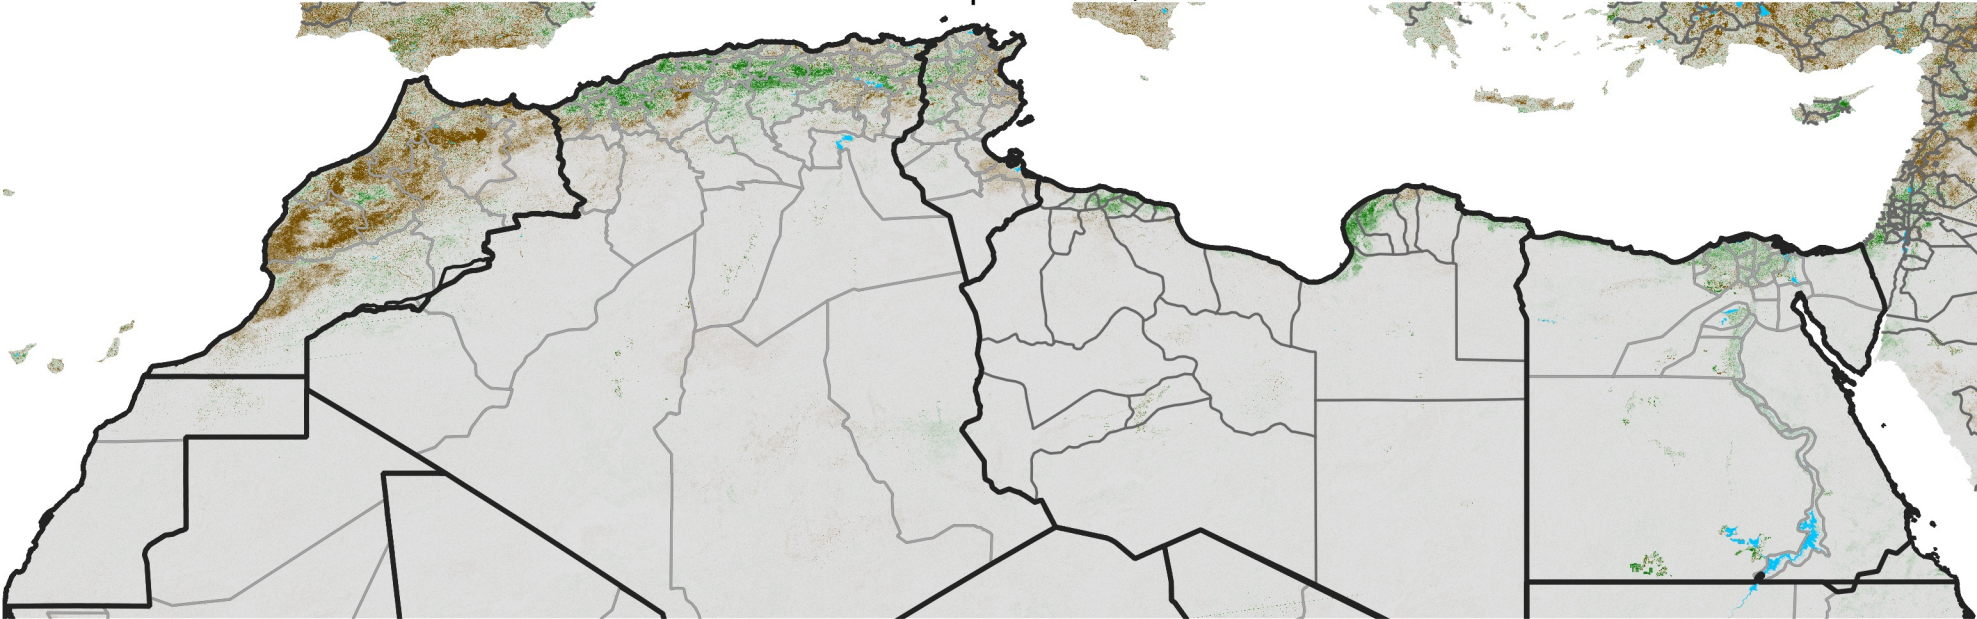

North Africa NDVI Difference

2022 minus 2021

Period 21 / Apr 06 - 15, 2022

NDVI Difference

< -0.3 -0.2 -0.1 -0.05 0.05 0.1 0.2 >0.3

Negative

No Difference

Positive