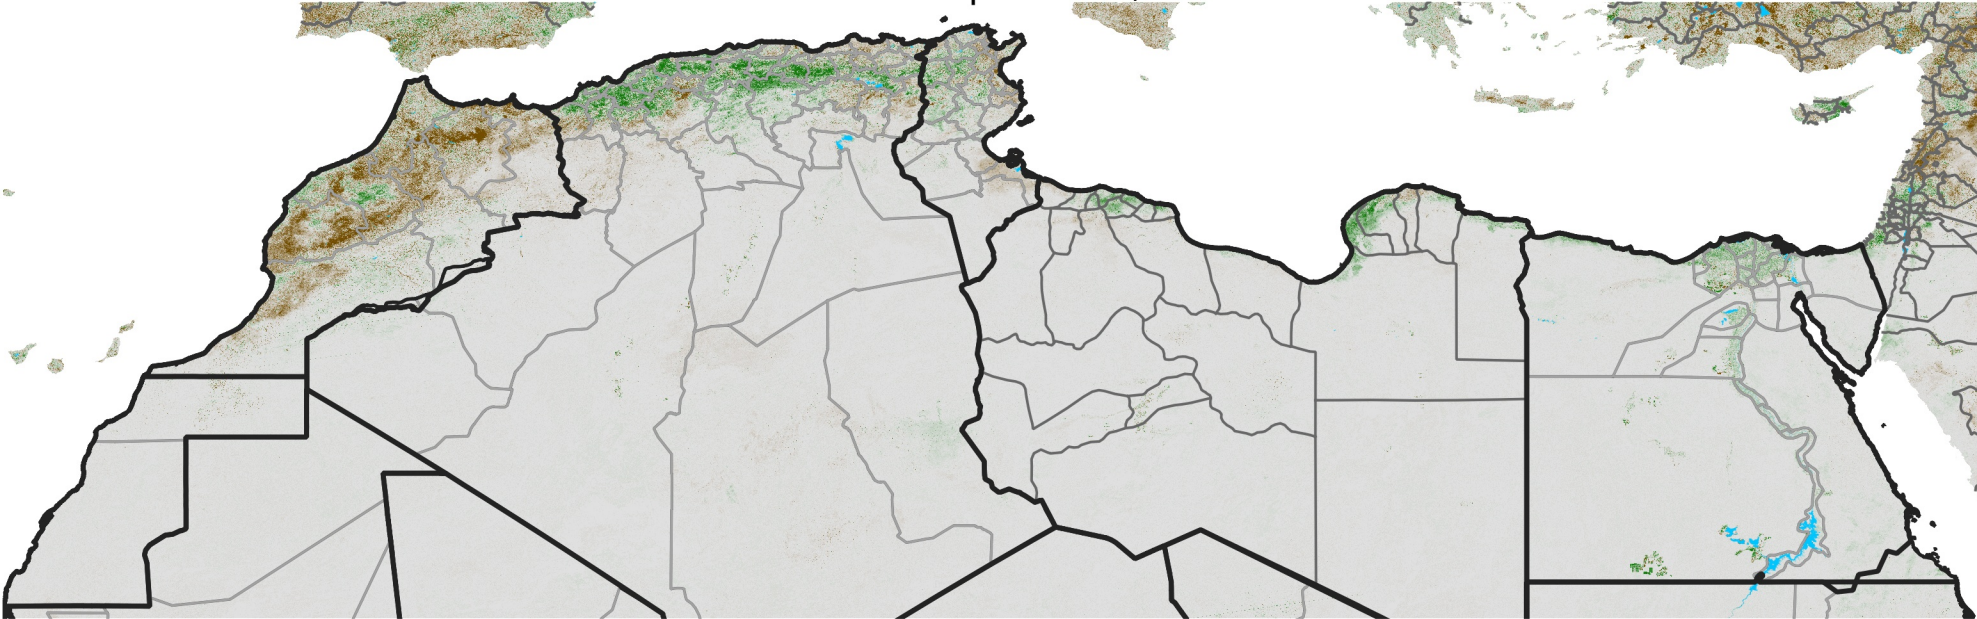

North Africa NDVI Difference

2022 minus 2021

Period 22 / Apr 11 - 20, 2022

NDVI Difference

< -0.3 -0.2 -0.1 -0.05 0.05 0.1 0.2 >0.3

Negative

No Difference

Positive