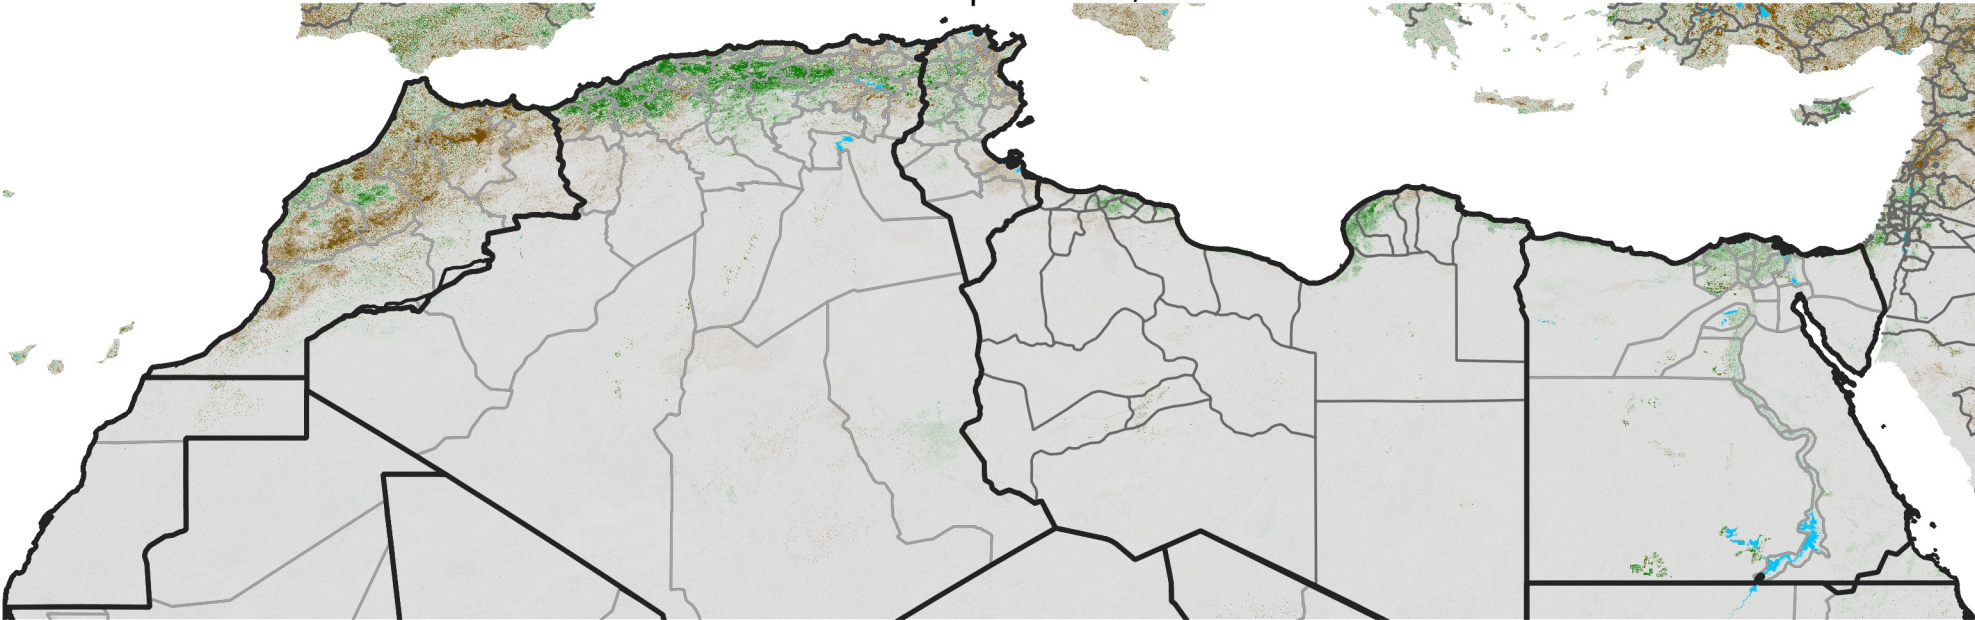

# North Africa NDVI Difference

2022 minus 2021

Period 23 / Apr 16 - 25, 2022

## NDVI Difference

< -0.3   -0.2   -0.1   -0.05   0.05   0.1   0.2   >0.3

Negative

No Difference

Positive