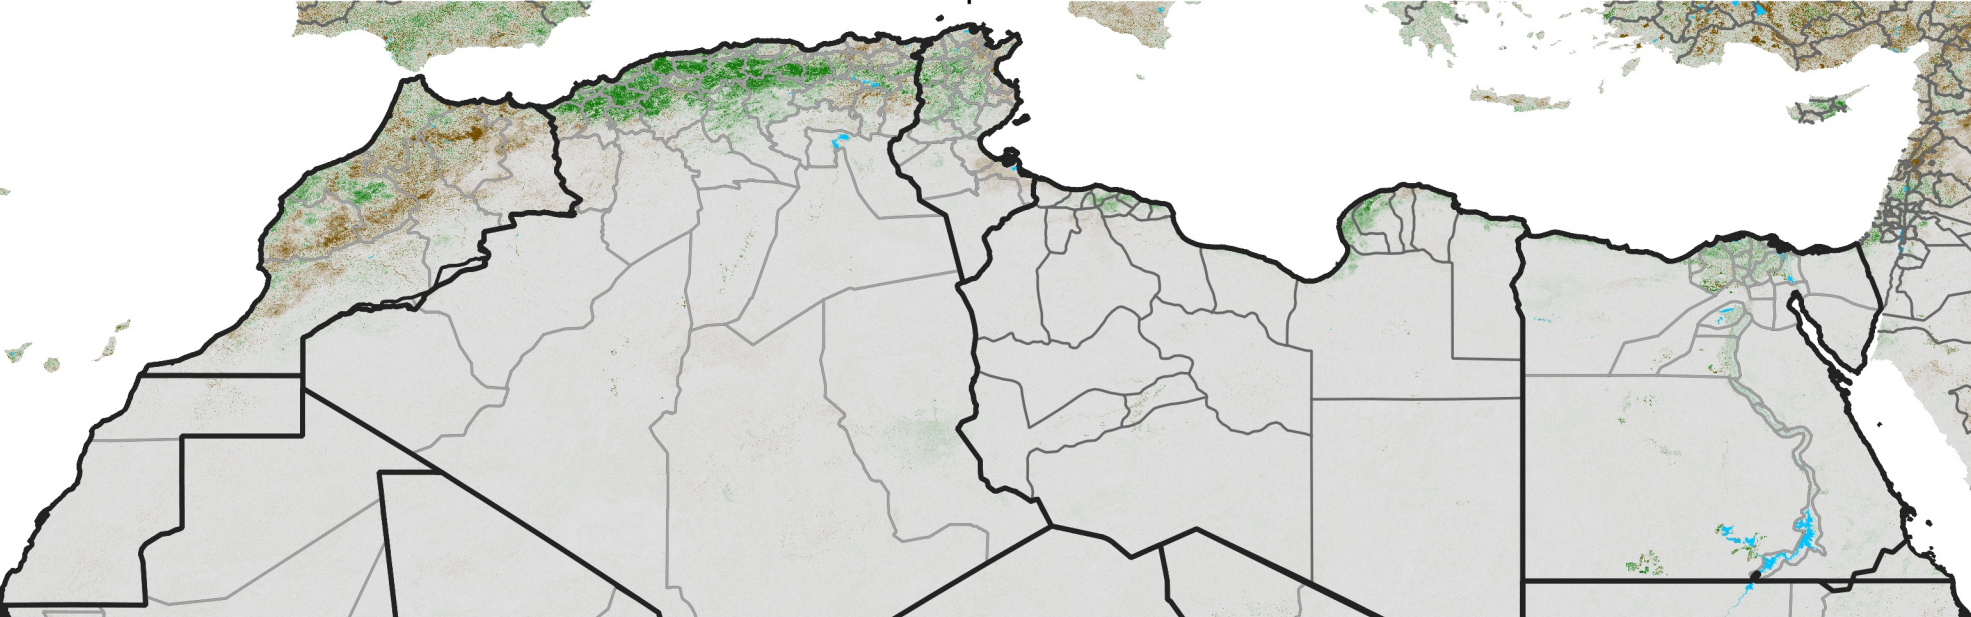

North Africa NDVI Difference

2022 minus 2021

Period 24 / Apr 21 - 30, 2022

NDVI Difference

< -0.3 -0.2 -0.1 -0.05 0.05 0.1 0.2 >0.3

Negative

No Difference

Positive