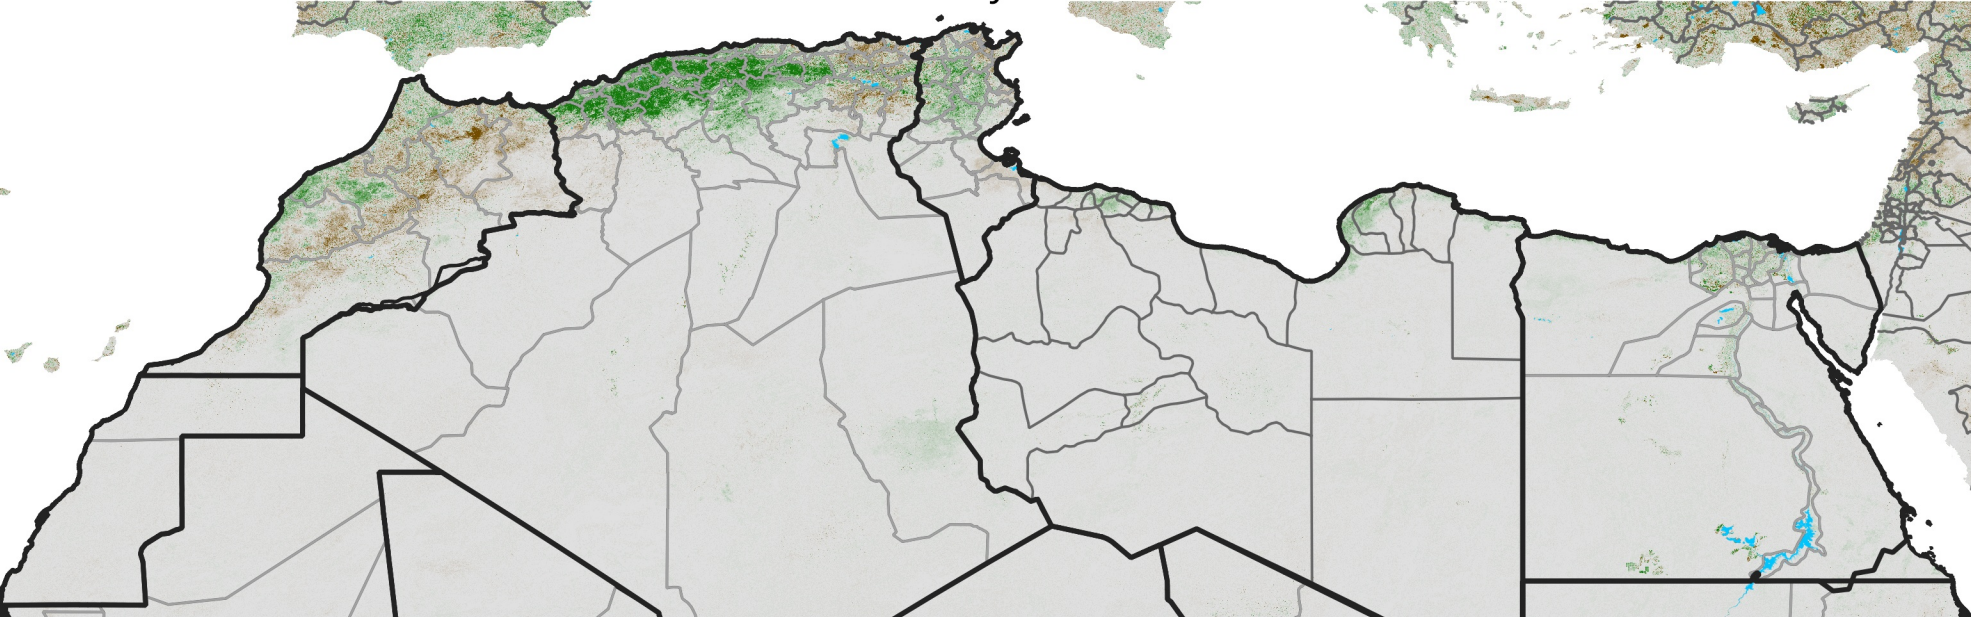

North Africa NDVI Difference

2022 minus 2021

Period 26 / May 01 - 10, 2022

NDVI Difference

< -0.3 -0.2 -0.1 -0.05 0.05 0.1 0.2 >0.3

Negative

No Difference

Positive