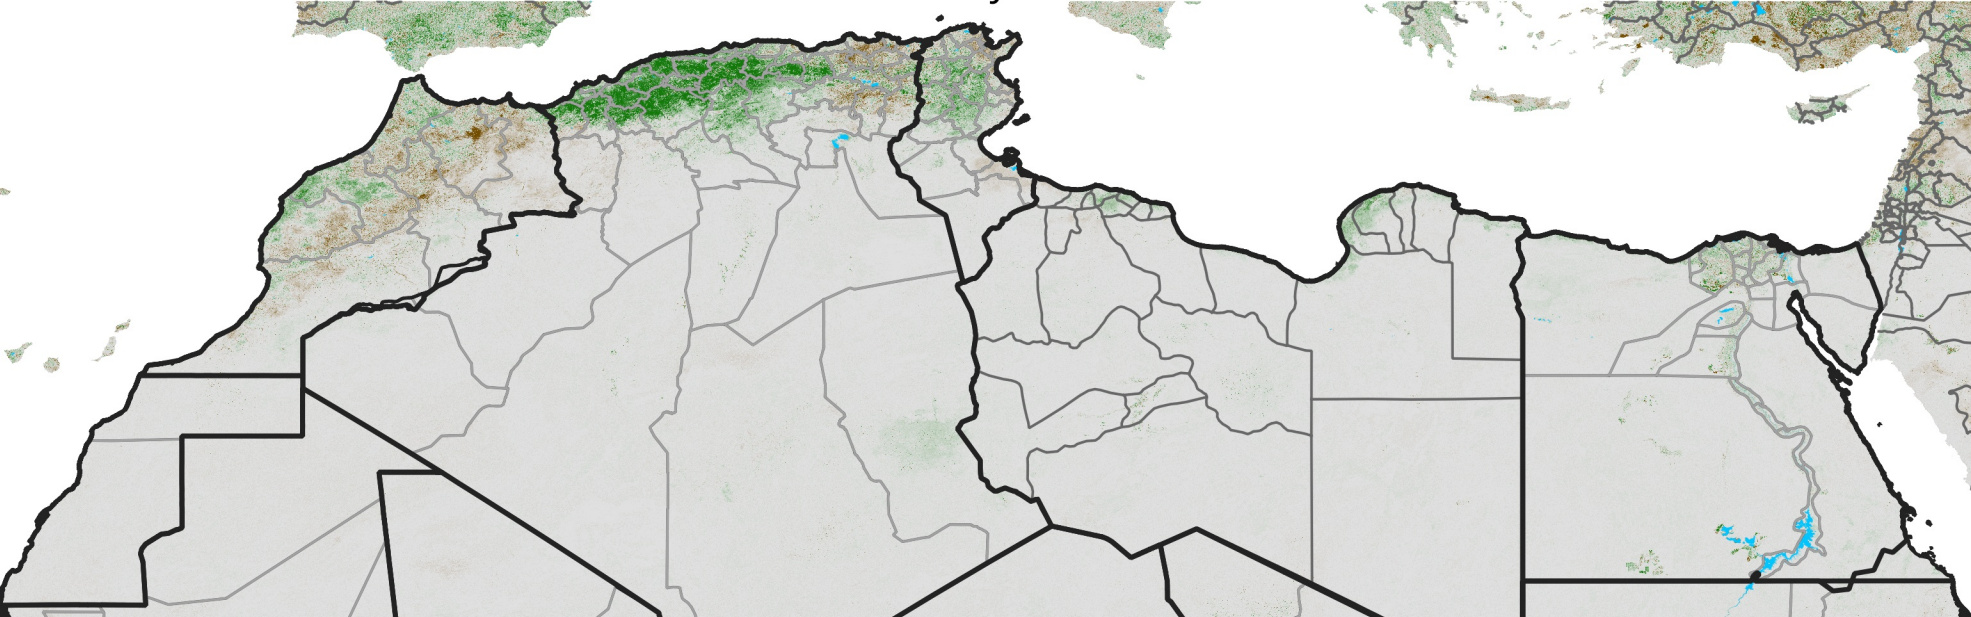

North Africa NDVI Difference

2022 minus 2021

Period 27 / May 06 - 15, 2022

NDVI Difference

< -0.3 -0.2 -0.1 -0.05 0.05 0.1 0.2 >0.3

Negative

No Difference

Positive