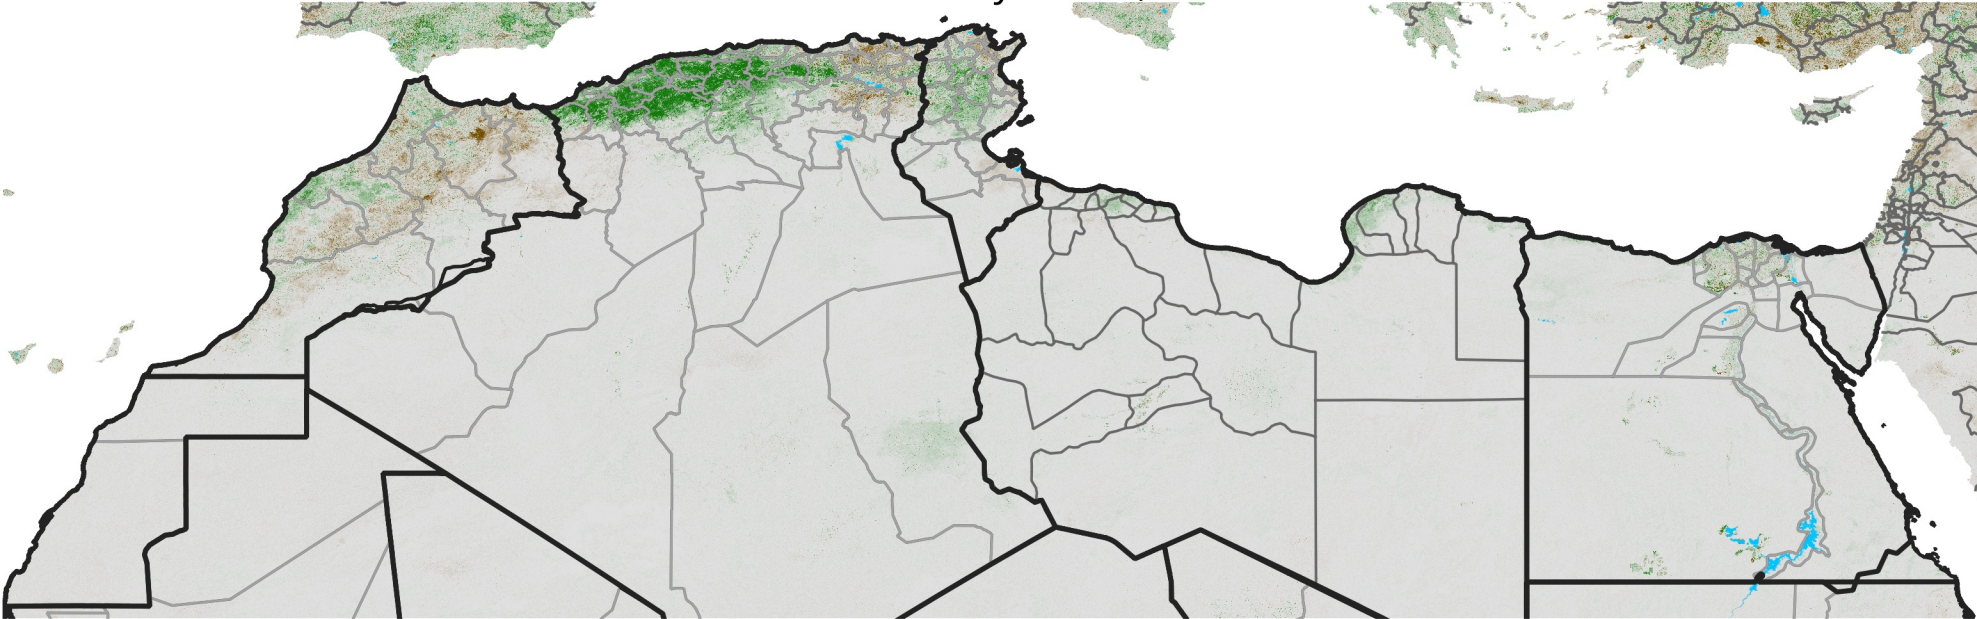

North Africa NDVI Difference

2022 minus 2021

Period 28 / May 11 - 20, 2022

NDVI Difference

< -0.3 -0.2 -0.1 -0.05 0.05 0.1 0.2 >0.3

Negative

No Difference

Positive