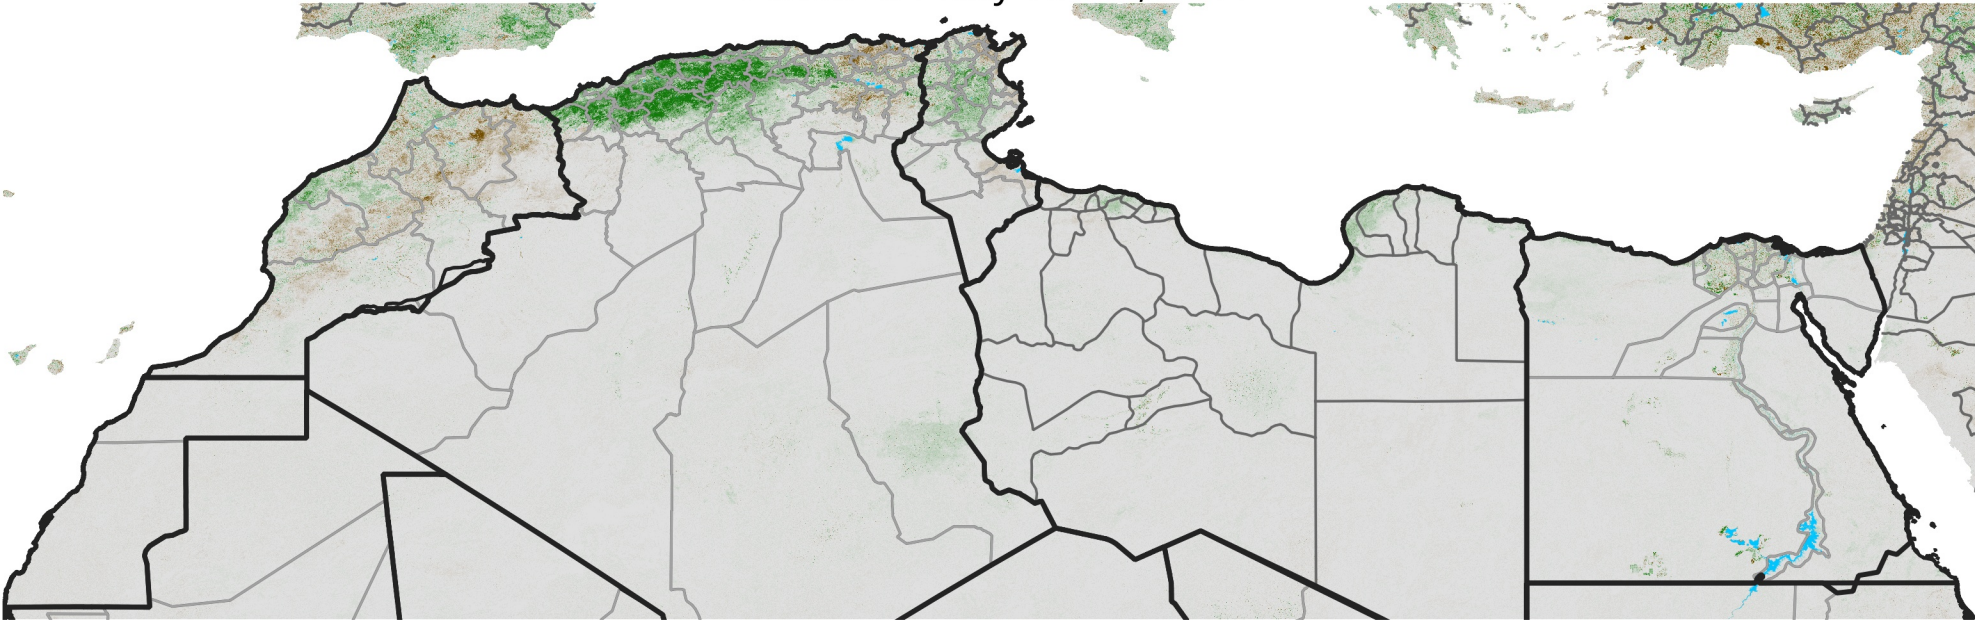

North Africa NDVI Difference

2022 minus 2021

Period 29 / May 16 - 25, 2022

NDVI Difference

< -0.3 -0.2 -0.1 -0.05 0.05 0.1 0.2 >0.3

Negative

No Difference

Positive