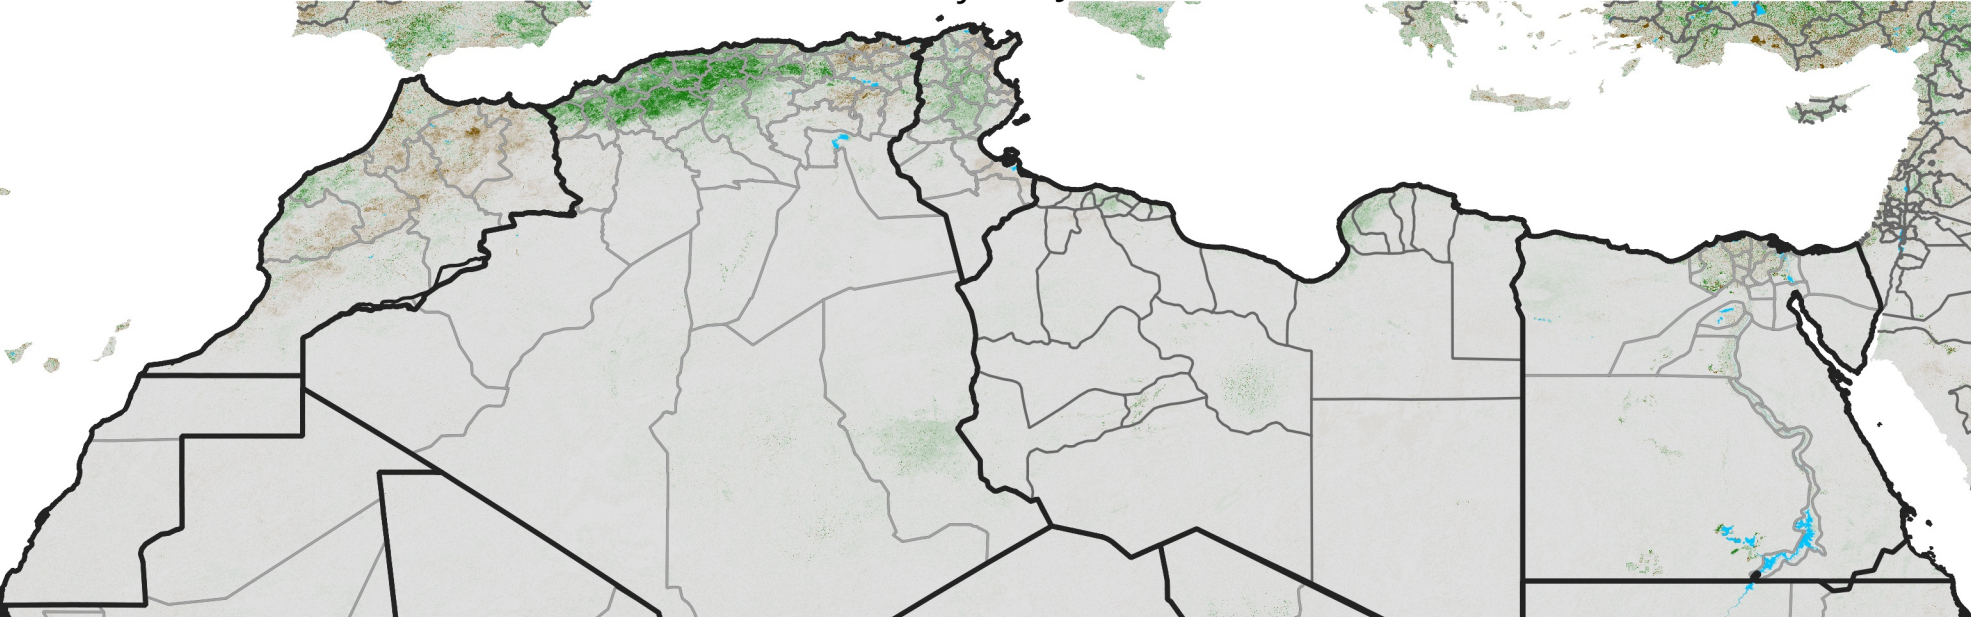

North Africa NDVI Difference

2022 minus 2021

Period 31 / May 26 - Jun 05, 2022

NDVI Difference

Negative

No Difference

Positive