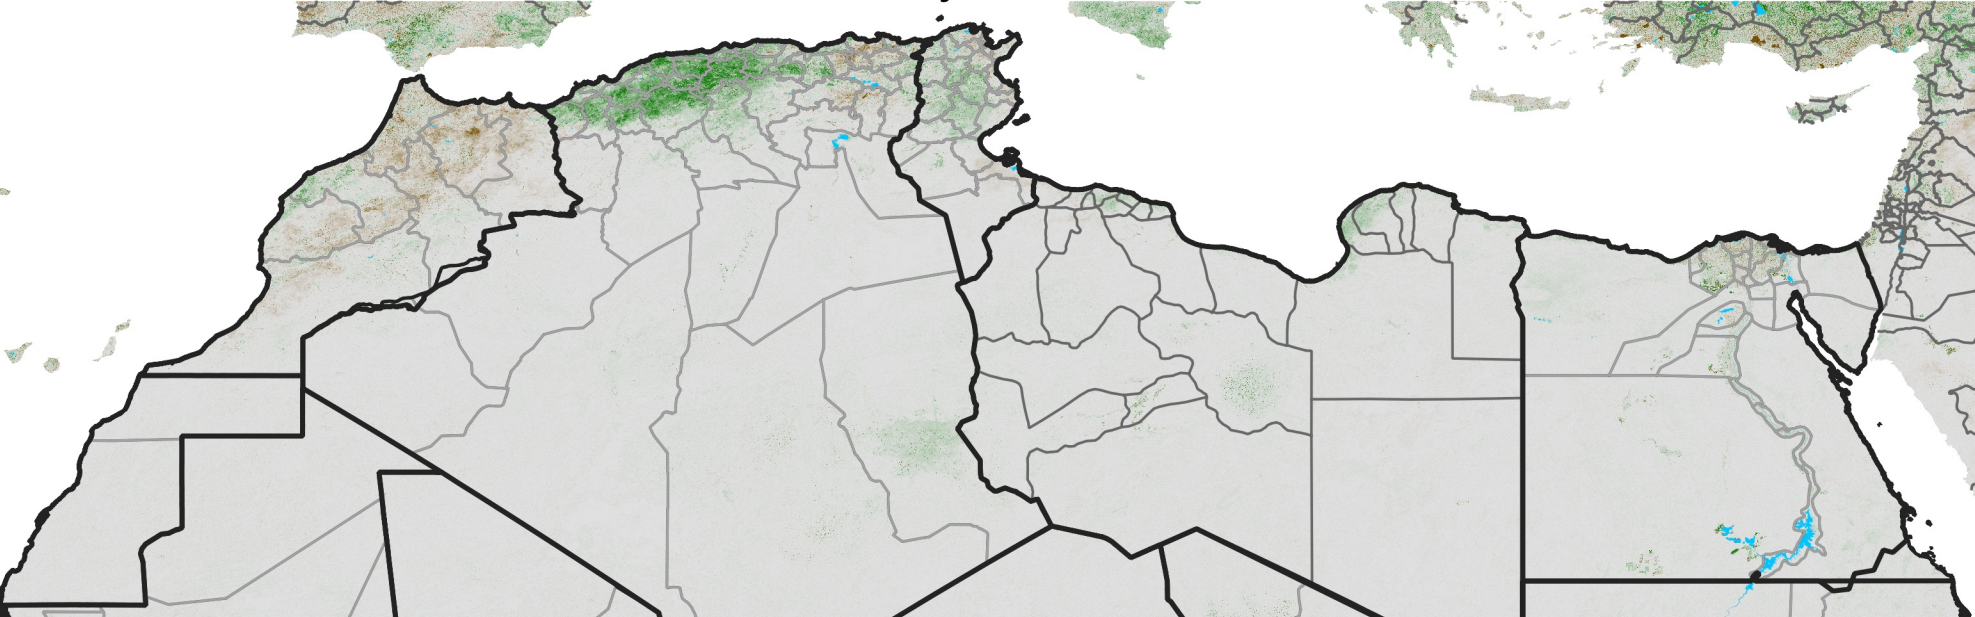

North Africa NDVI Difference

2022 minus 2021

Period 32 / Jun 01 - 10, 2022

NDVI Difference

< -0.3 -0.2 -0.1 -0.05 0.05 0.1 0.2 >0.3

Negative

No Difference

Positive