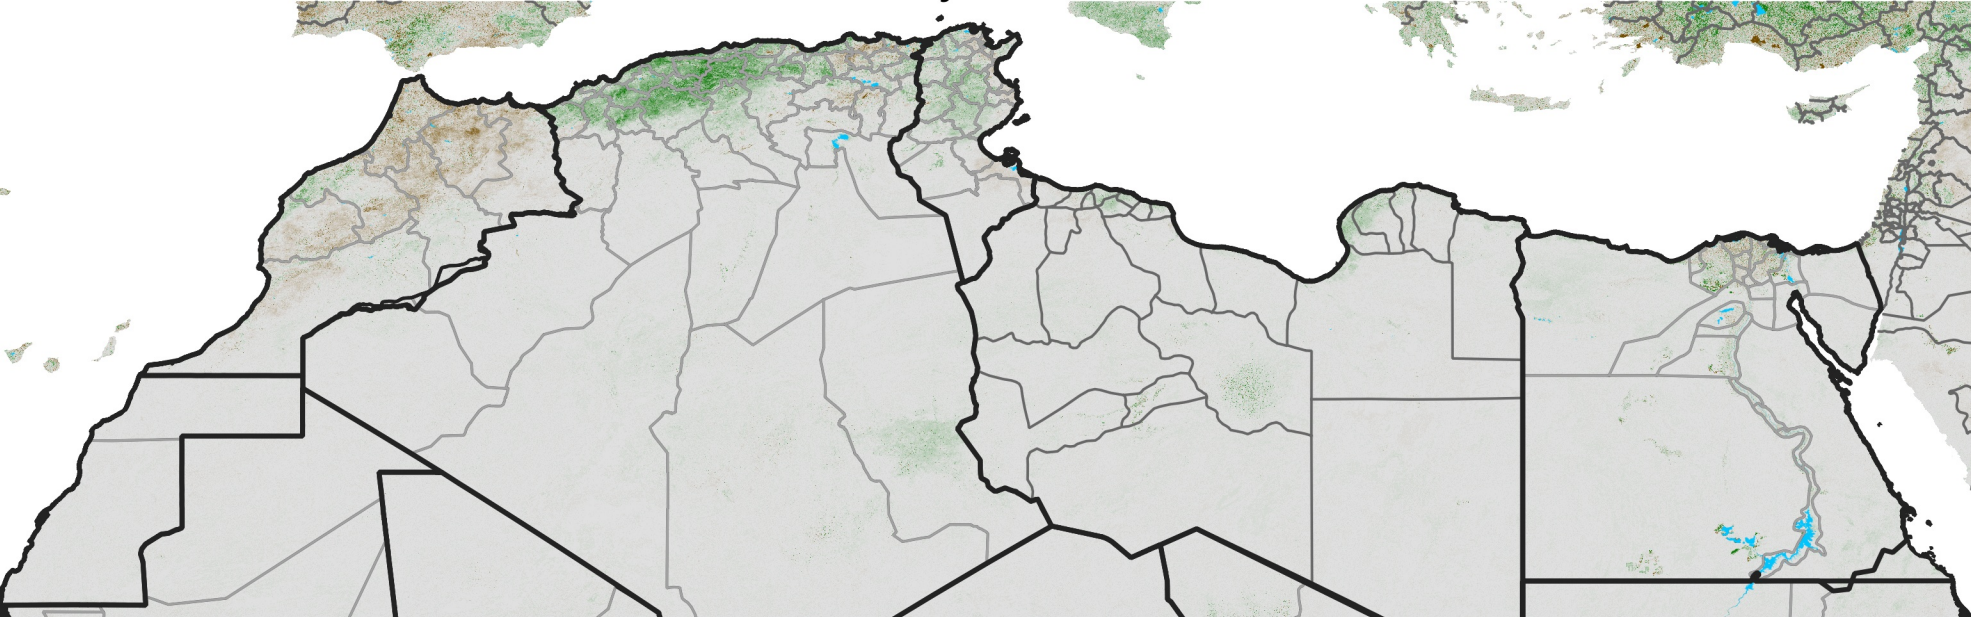

North Africa NDVI Difference

2022 minus 2021

Period 33 / Jun 06 - 15, 2022

NDVI Difference

< -0.3 -0.2 -0.1 -0.05 0.05 0.1 0.2 >0.3

Negative

No Difference

Positive