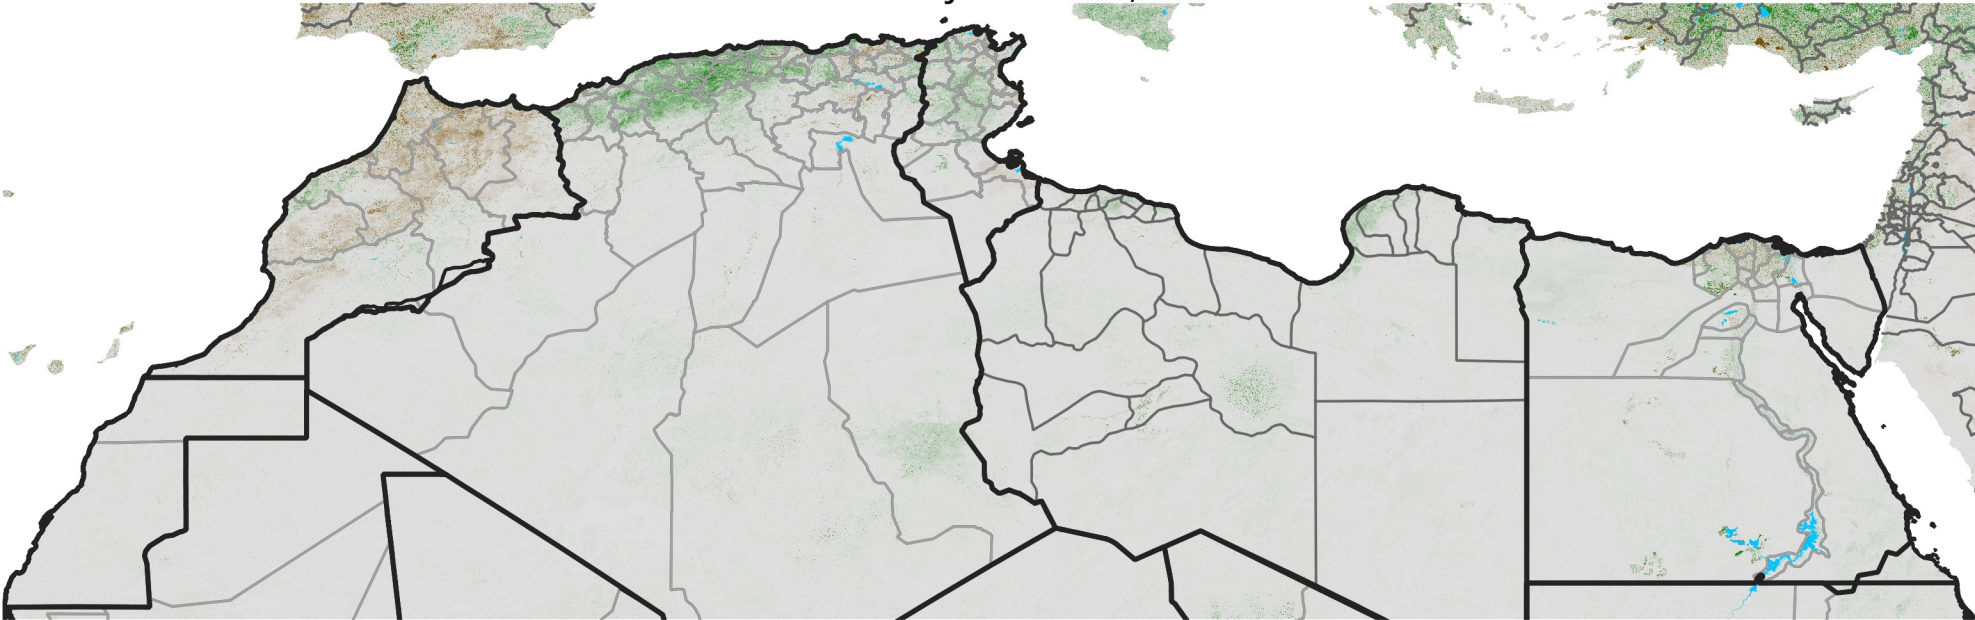

North Africa NDVI Difference

2022 minus 2021

Period 34 / Jun 11 - 20, 2022

NDVI Difference

< -0.3 -0.2 -0.1 -0.05 0.05 0.1 0.2 >0.3

Negative

No Difference

Positive