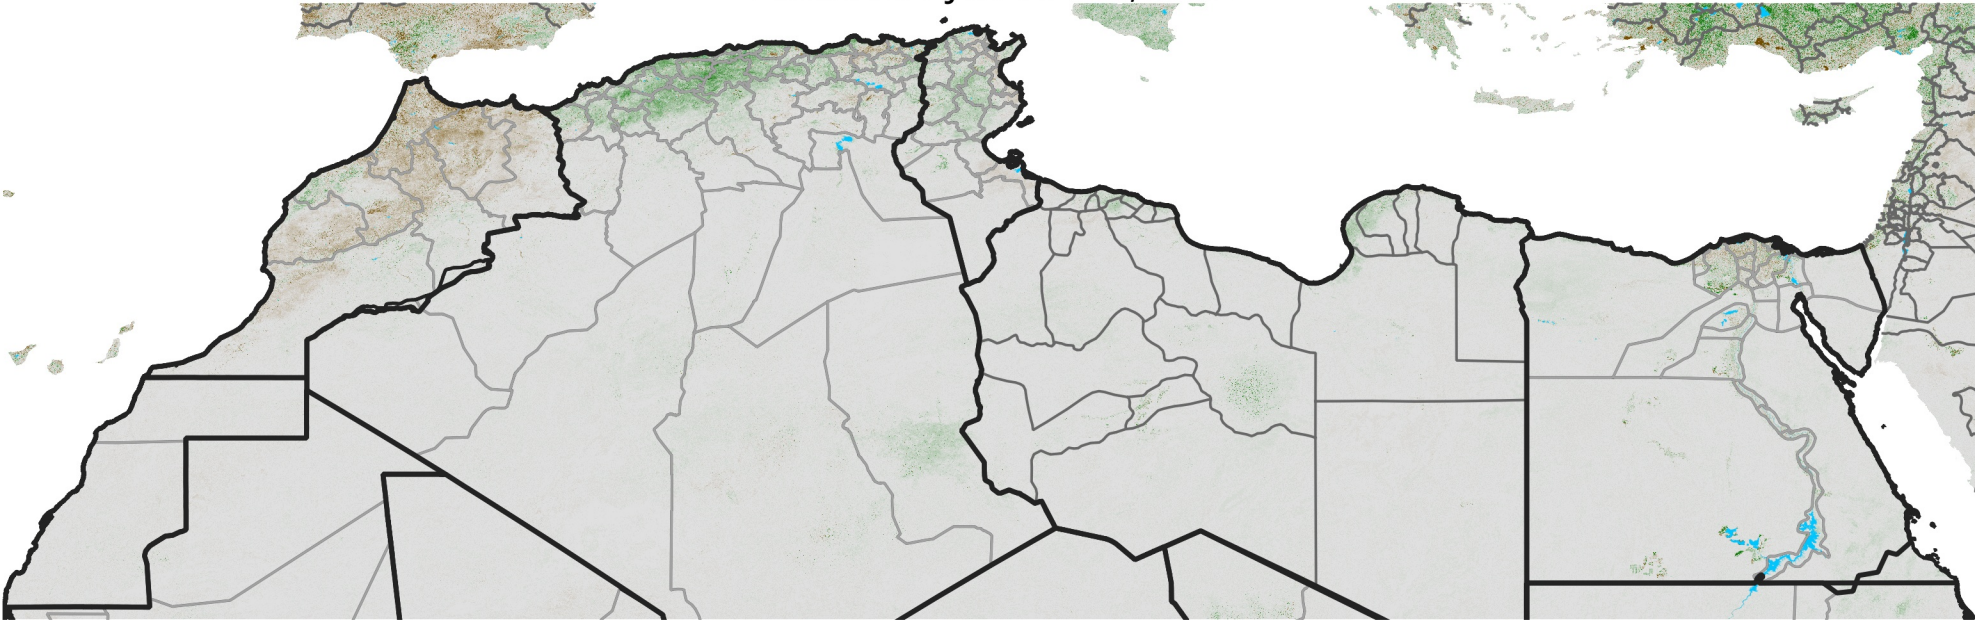

North Africa NDVI Difference

2022 minus 2021

Period 35 / Jun 16 - 25, 2022

NDVI Difference

< -0.3 -0.2 -0.1 -0.05 0.05 0.1 0.2 >0.3

Negative

No Difference

Positive