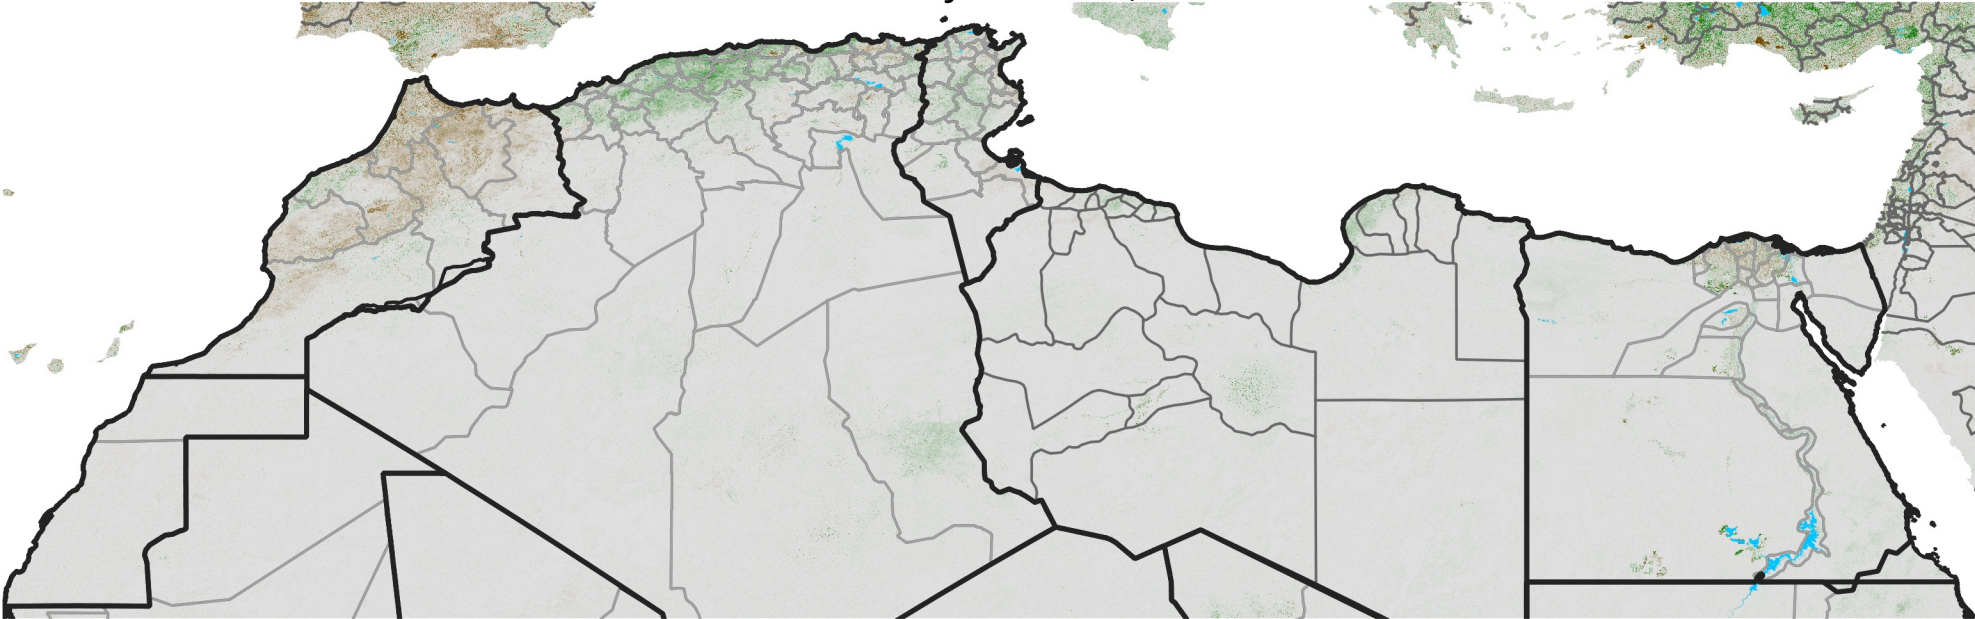

North Africa NDVI Difference

2022 minus 2021

Period 36 / Jun 21 - 30, 2022

NDVI Difference

< -0.3 -0.2 -0.1 -0.05 0.05 0.1 0.2 >0.3

Negative

No Difference

Positive