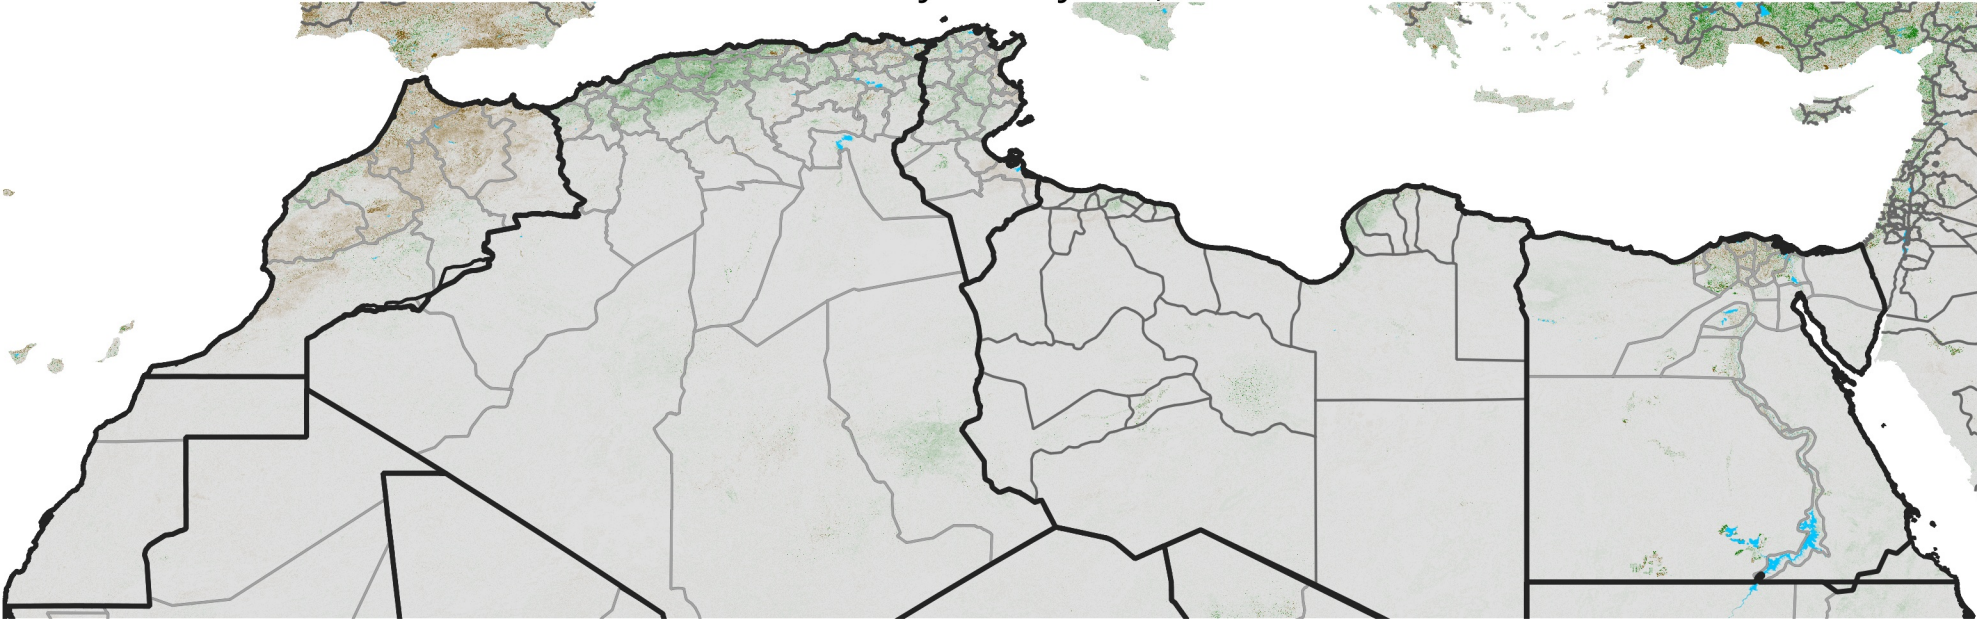

North Africa NDVI Difference

2022 minus 2021

Period 37 / Jun 26 - Jul 05, 2022

NDVI Difference

< -0.3 -0.2 -0.1 -0.05 0.05 0.1 0.2 >0.3

Negative

No Difference

Positive