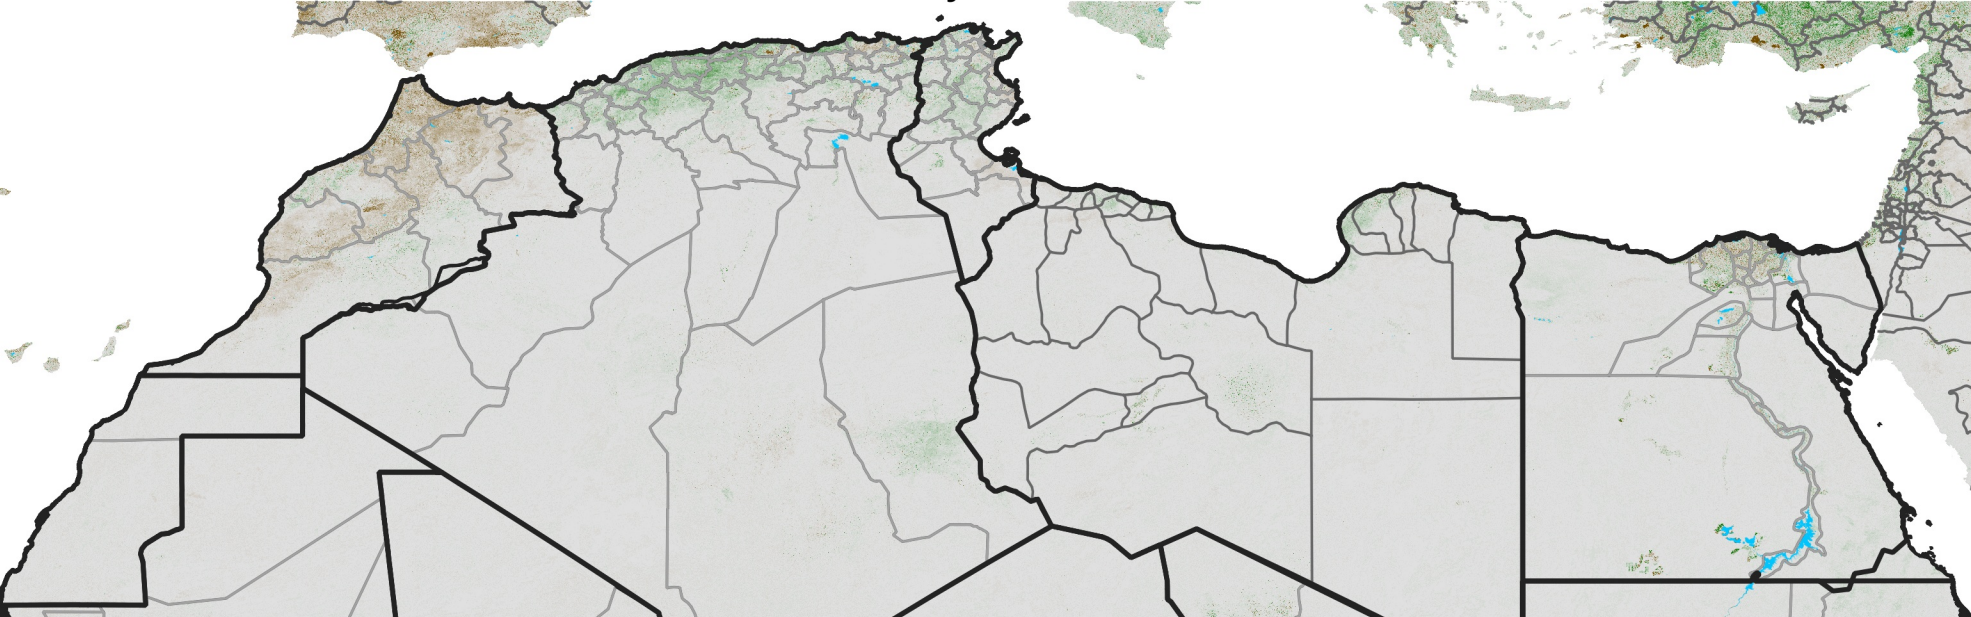

# North Africa NDVI Difference

2022 minus 2021

Period 38 / Jul 01 - 10, 2022

## NDVI Difference

< -0.3   -0.2   -0.1   -0.05   0.05   0.1   0.2   >0.3

Negative

No Difference

Positive