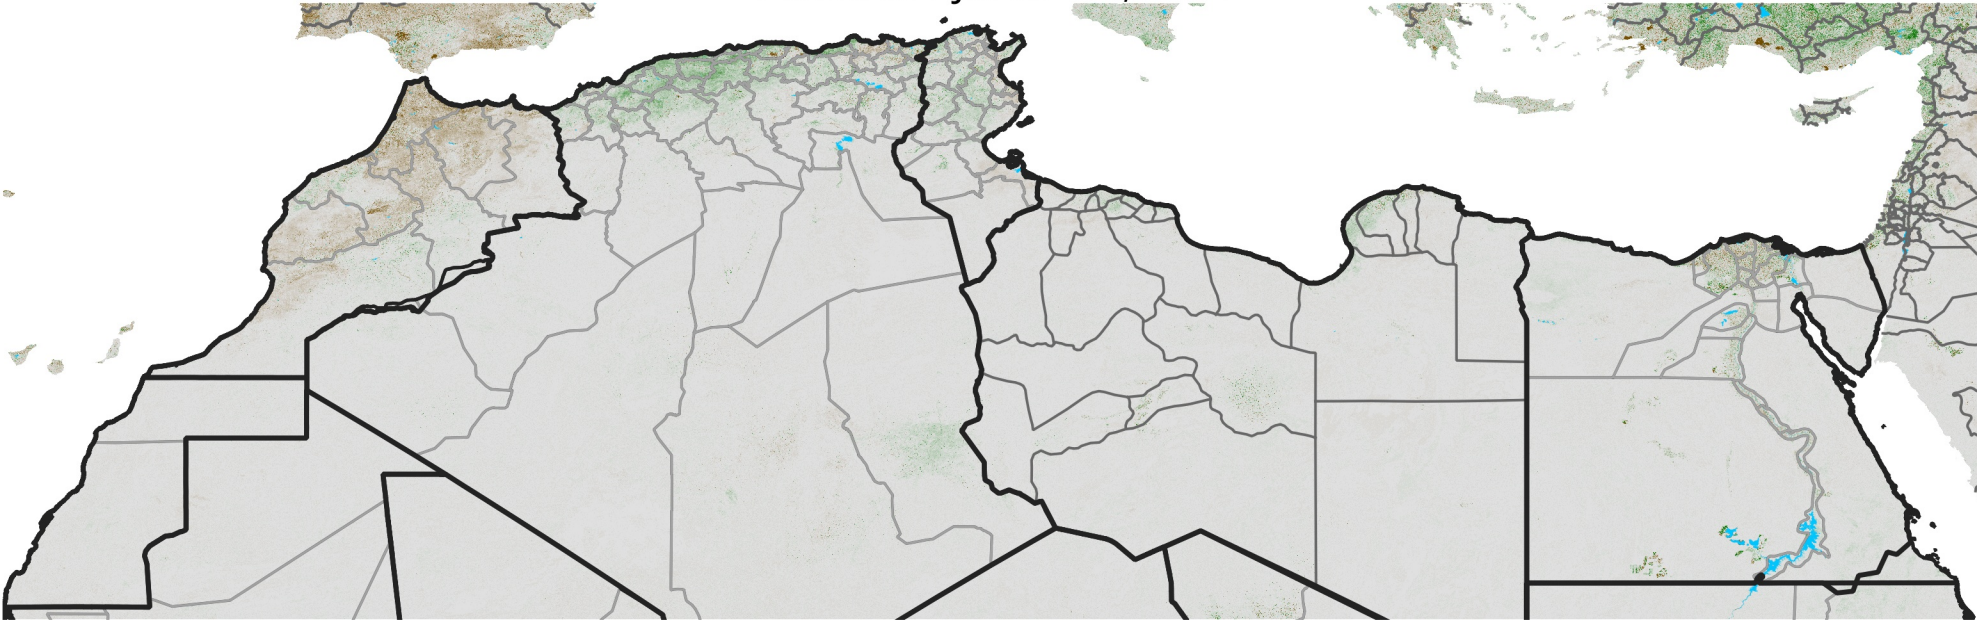

# North Africa NDVI Difference

2022 minus 2021

Period 39 / Jul 06 - 15, 2022

## NDVI Difference

< -0.3   -0.2   -0.1   -0.05   0.05   0.1   0.2   >0.3

Negative

No Difference

Positive