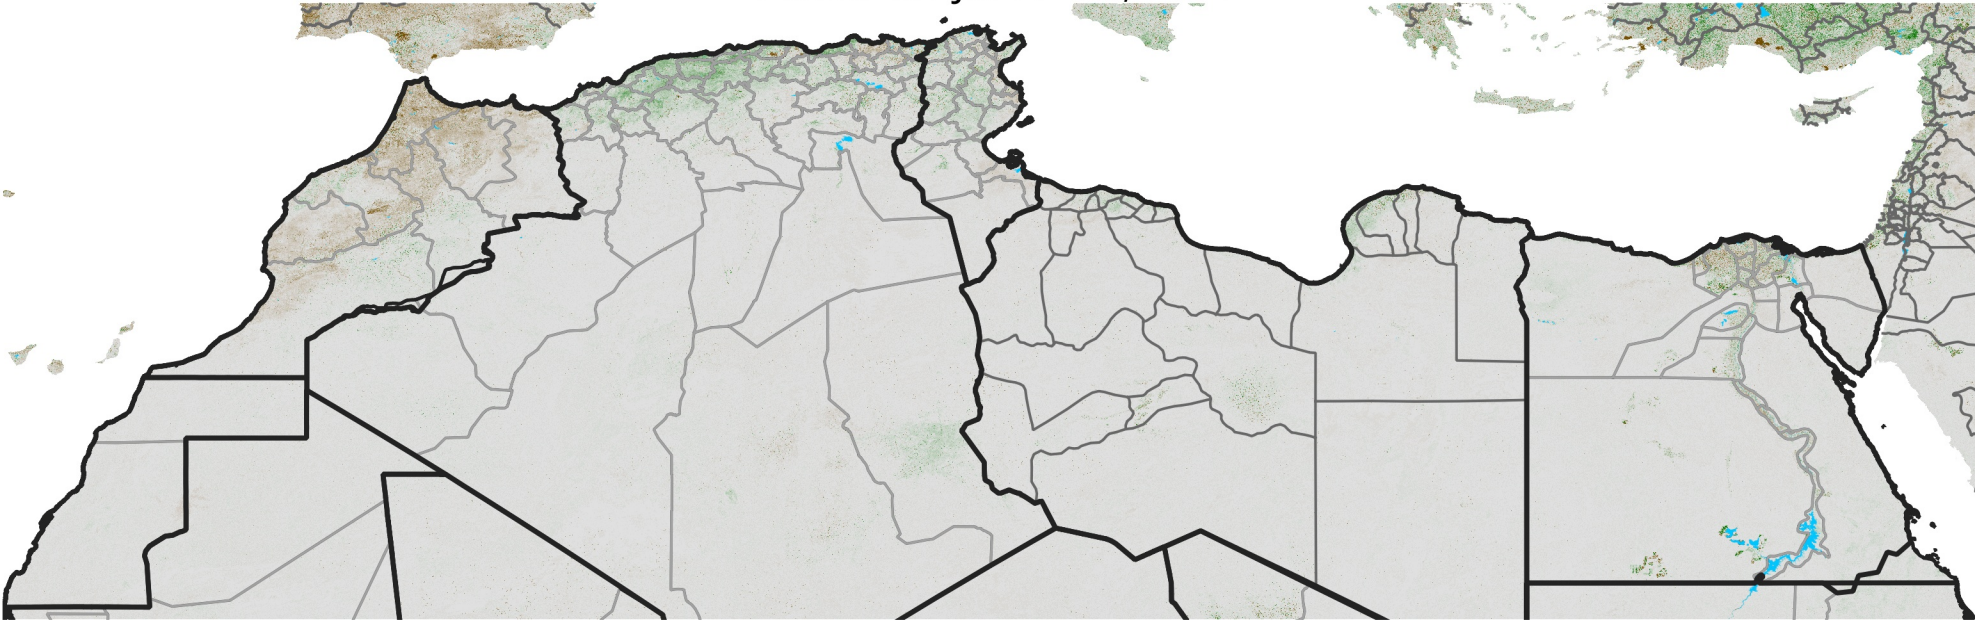

North Africa NDVI Difference

2022 minus 2021

Period 40 / Jul 11 - 20, 2022

NDVI Difference

< -0.3 -0.2 -0.1 -0.05 0.05 0.1 0.2 >0.3

Negative

No Difference

Positive