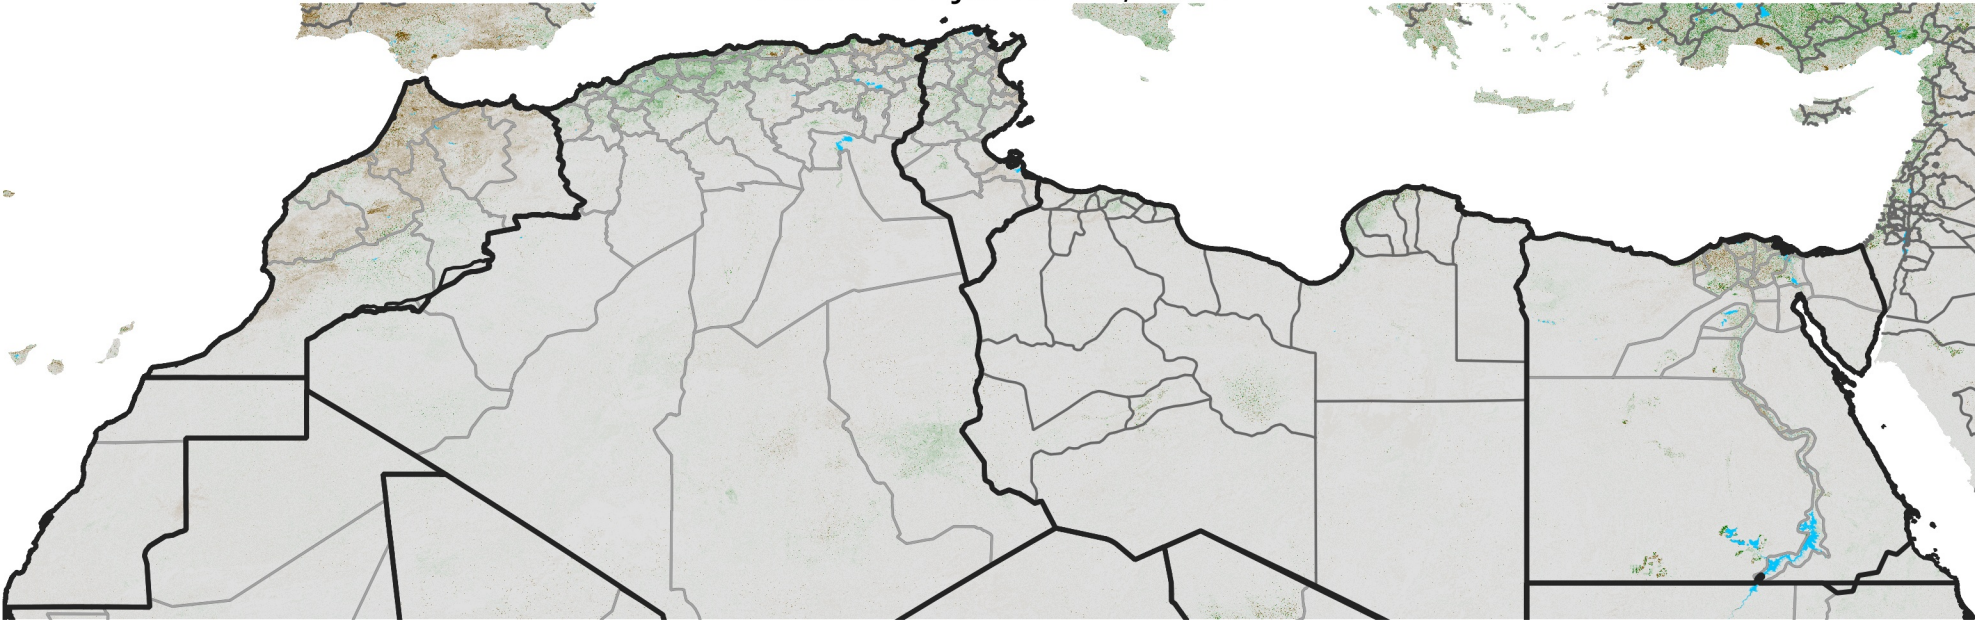

North Africa NDVI Difference

2022 minus 2021

Period 41 / Jul 16 - 25, 2022

NDVI Difference

< -0.3 -0.2 -0.1 -0.05 0.05 0.1 0.2 >0.3

Negative

No Difference

Positive