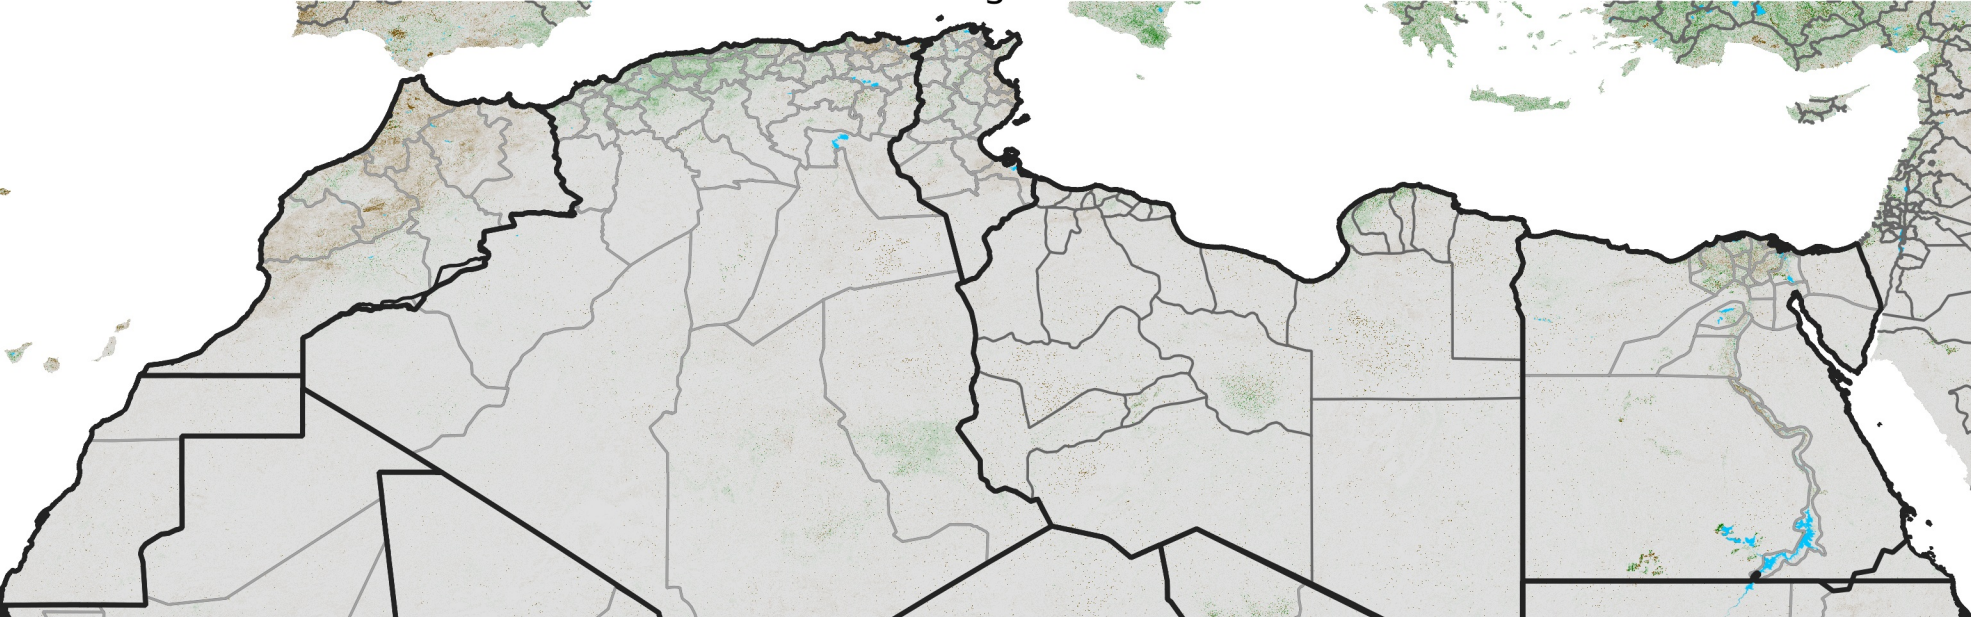

North Africa NDVI Difference

2022 minus 2021

Period 46 / Aug 11 - 20, 2022

NDVI Difference

< -0.3 -0.2 -0.1 -0.05 0.05 0.1 0.2 >0.3

Negative

No Difference

Positive