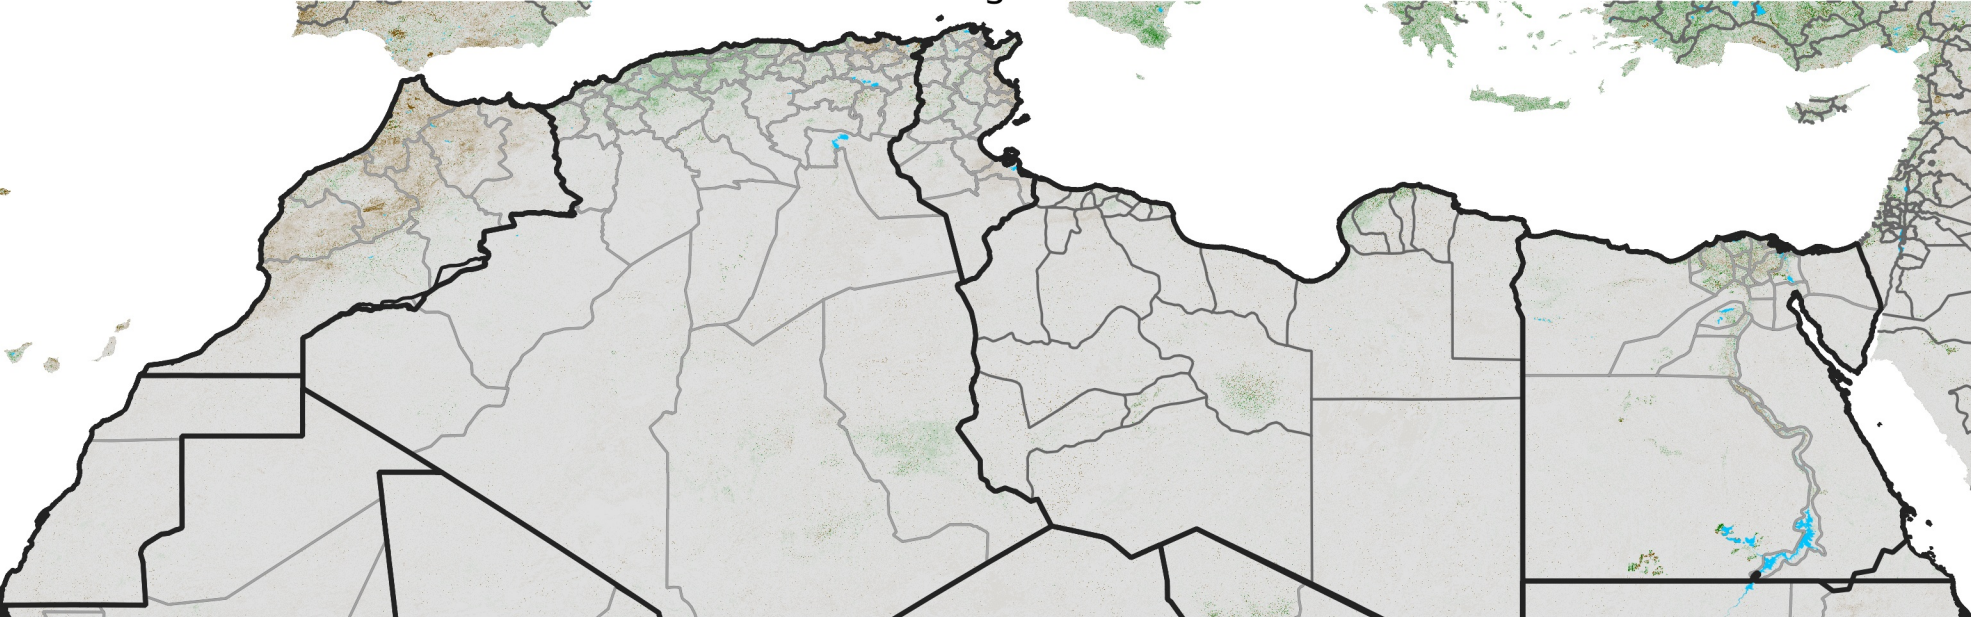

# North Africa NDVI Difference

2022 minus 2021

Period 47 / Aug 16 - 25, 2022

## NDVI Difference

< -0.3   -0.2   -0.1   -0.05   0.05   0.1   0.2   >0.3

Negative

No Difference

Positive