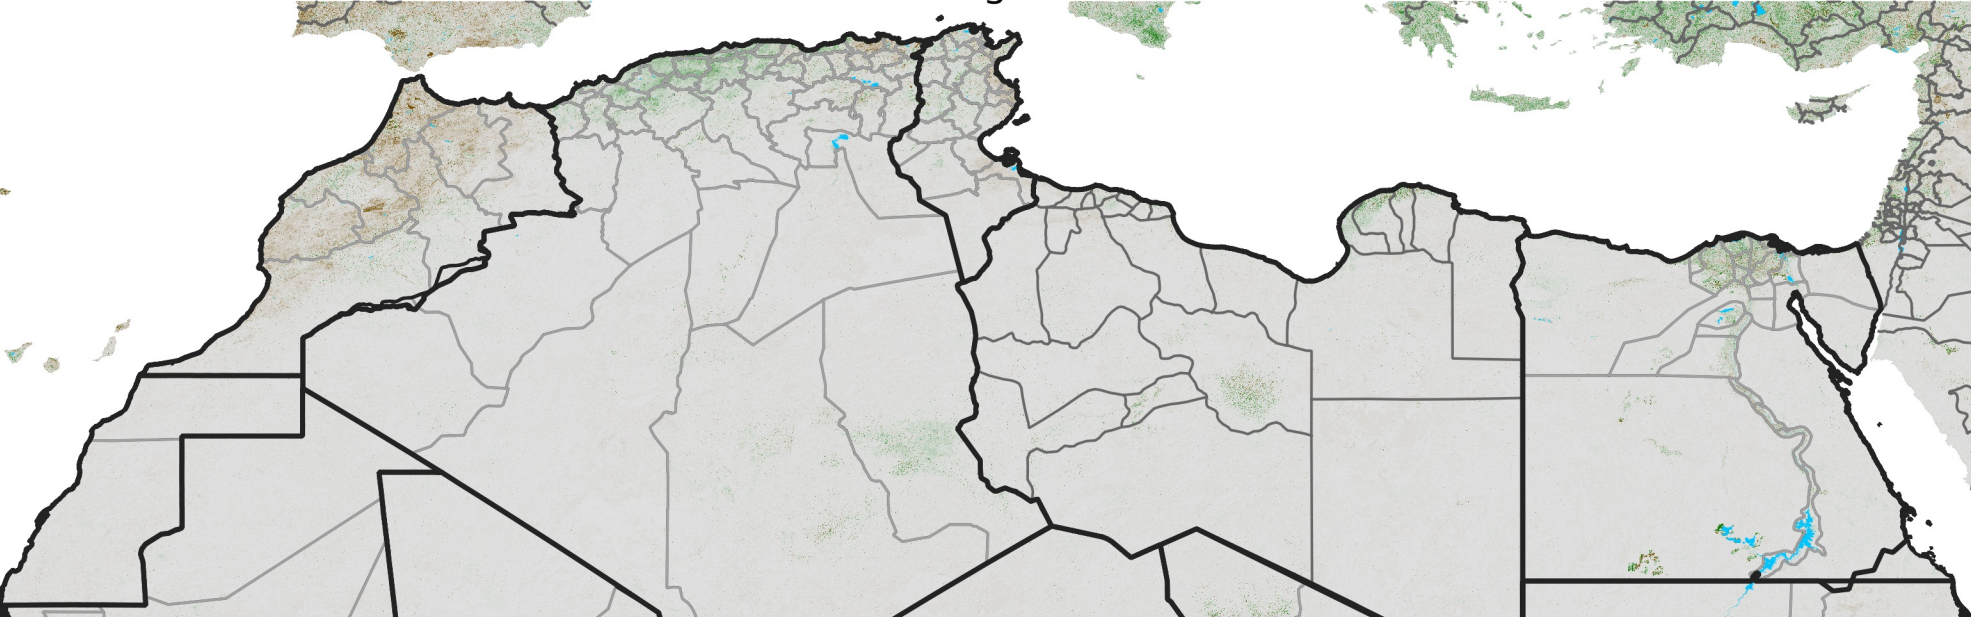

North Africa NDVI Difference

2022 minus 2021

Period 48 / Aug 21 - 31, 2022

NDVI Difference

< -0.3 -0.2 -0.1 -0.05 0.05 0.1 0.2 >0.3

Negative

No Difference

Positive