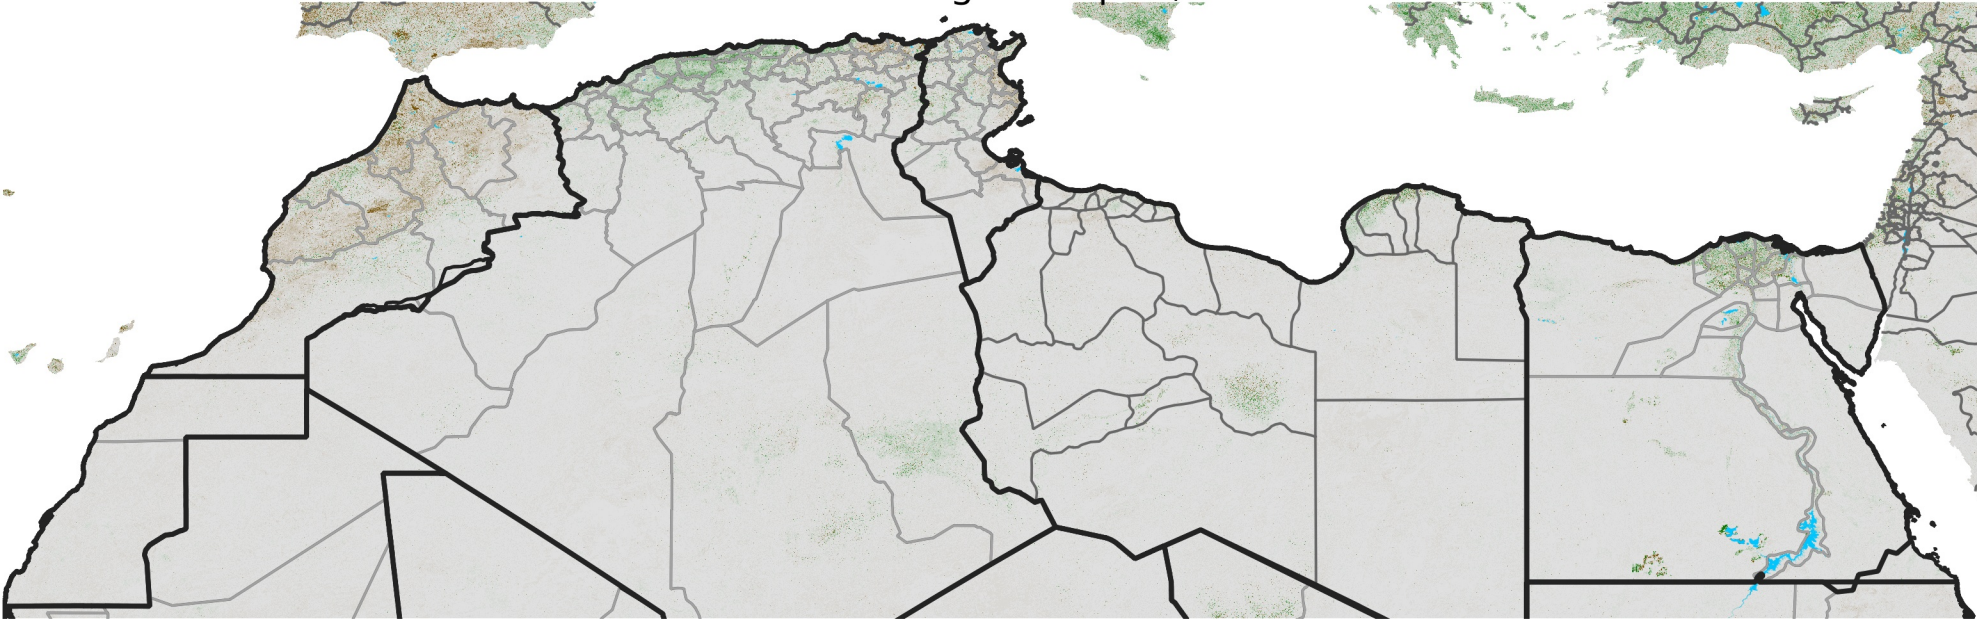

North Africa NDVI Difference

2022 minus 2021

Period 49 / Aug 26 - Sep 05, 2022

NDVI Difference

< -0.3 -0.2 -0.1 -0.05 0.05 0.1 0.2 >0.3

Negative

No Difference

Positive