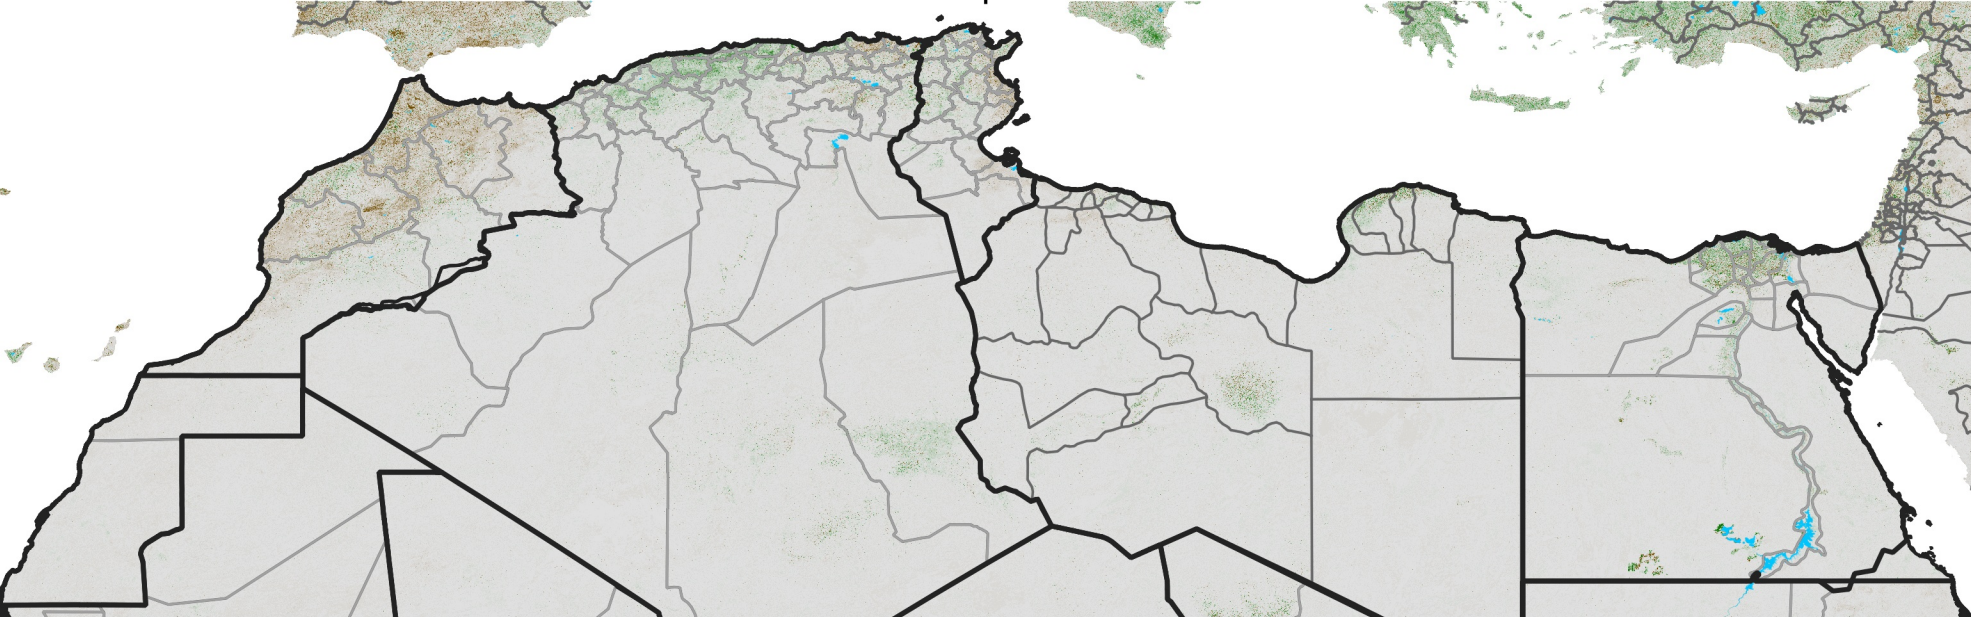

North Africa NDVI Difference

2022 minus 2021

Period 50 / Sep 01 - 10, 2022

NDVI Difference

< -0.3 -0.2 -0.1 -0.05 0.05 0.1 0.2 >0.3

Negative

No Difference

Positive