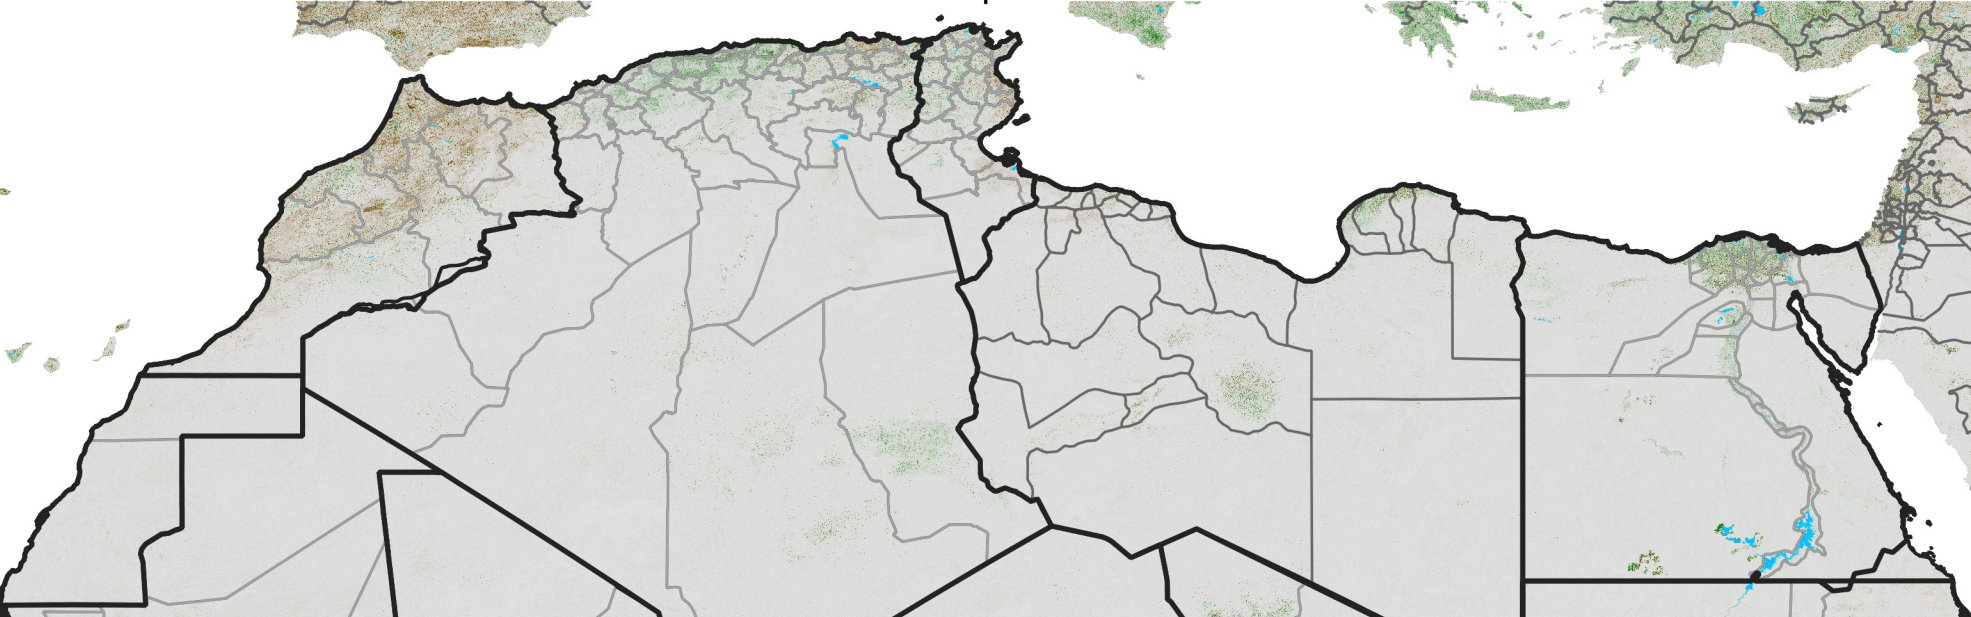

North Africa NDVI Difference

2022 minus 2021

Period 51 / Sep 06 - 15, 2022

NDVI Difference

< -0.3 -0.2 -0.1 -0.05 0.05 0.1 0.2 >0.3

Negative

No Difference

Positive